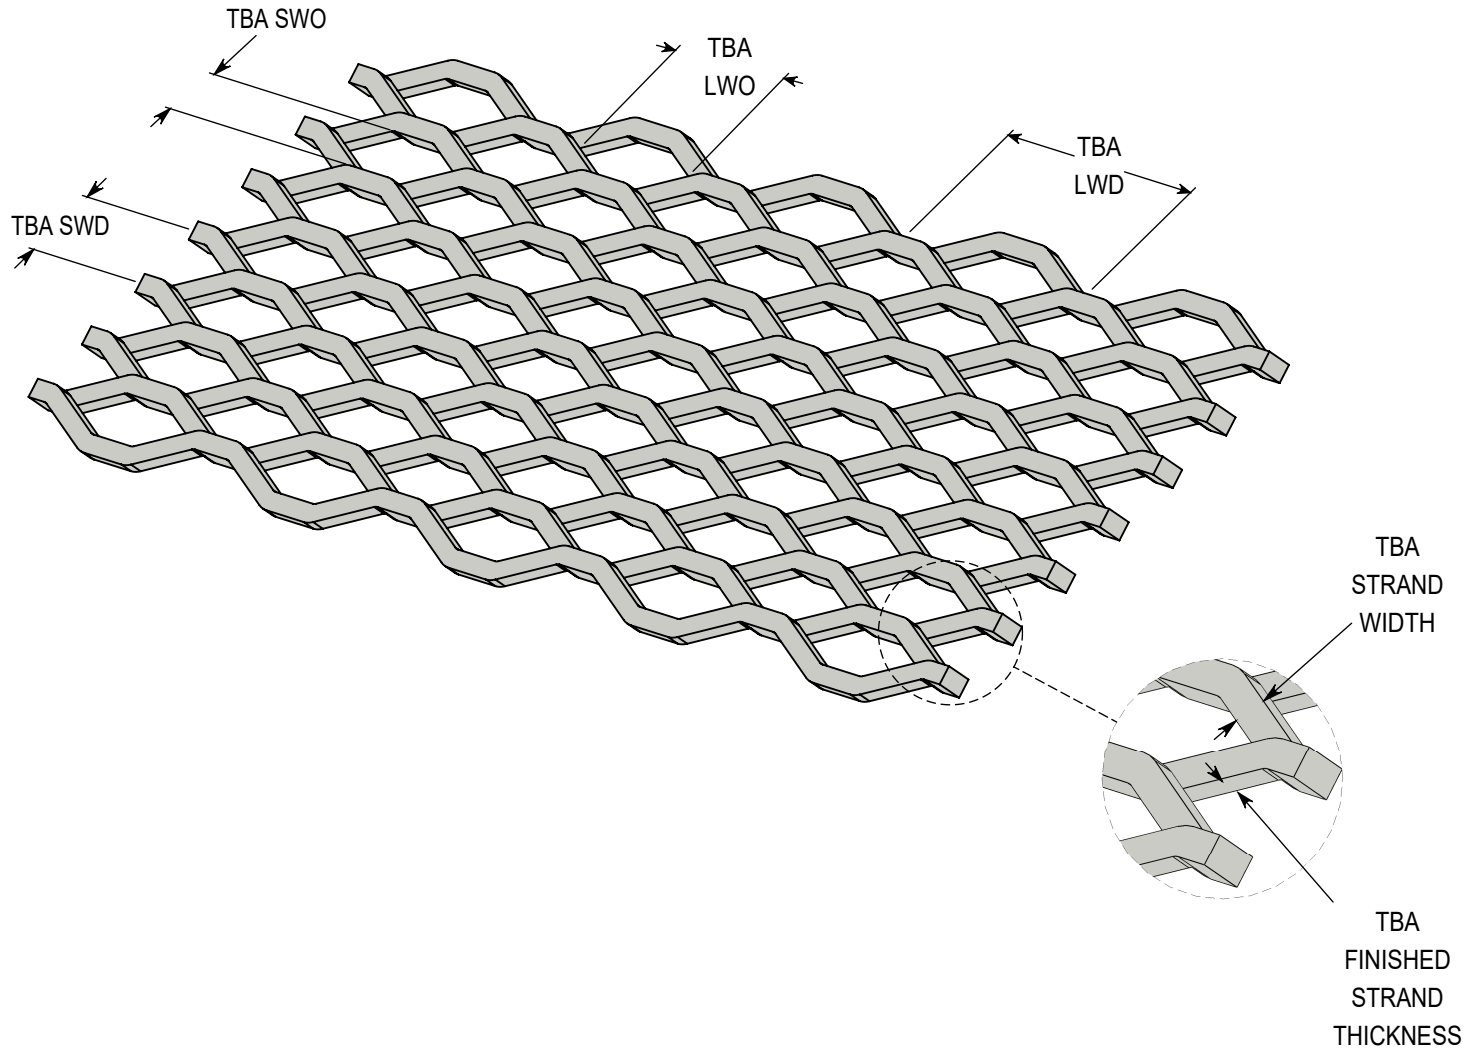

MONTREAL

440 Rue Stinson
Saint Laurent, QC
Canada H4N 2E9
TF: 855.325.3826