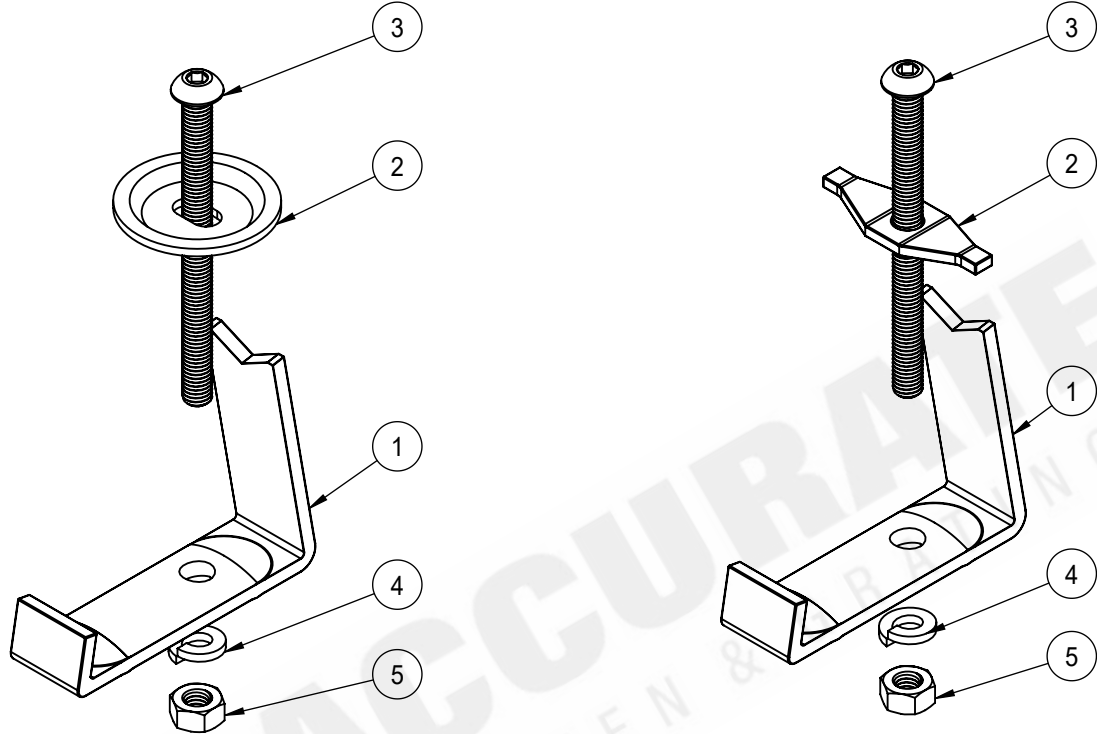

ITEM NO.	DESCRIPTION	AVAILABLE ALLOYS	QTY.
1	J-CLIP	GALVANIZED STEEL	1
2	ROUND CHANNEL WASHER (SOLD SEPARATELY)	GALVANIZED STEEL, 316 STAINLESS STEEL	1
2	DIAMOND CHANNEL WASHER (SOLD SEPARATELY)	GALVANIZED STEEL, 316 STAINLESS STEEL	1
3	M8x1.25x100mm 5mm ALLEN BUTTON HEAD SCREW	316 STAINLESS STEEL	1
4	M8 SPLIT-LOCK WASHER	316 STAINLESS STEEL	1
5	M8x1.25 HEX NUT	316 STAINLESS STEEL	1