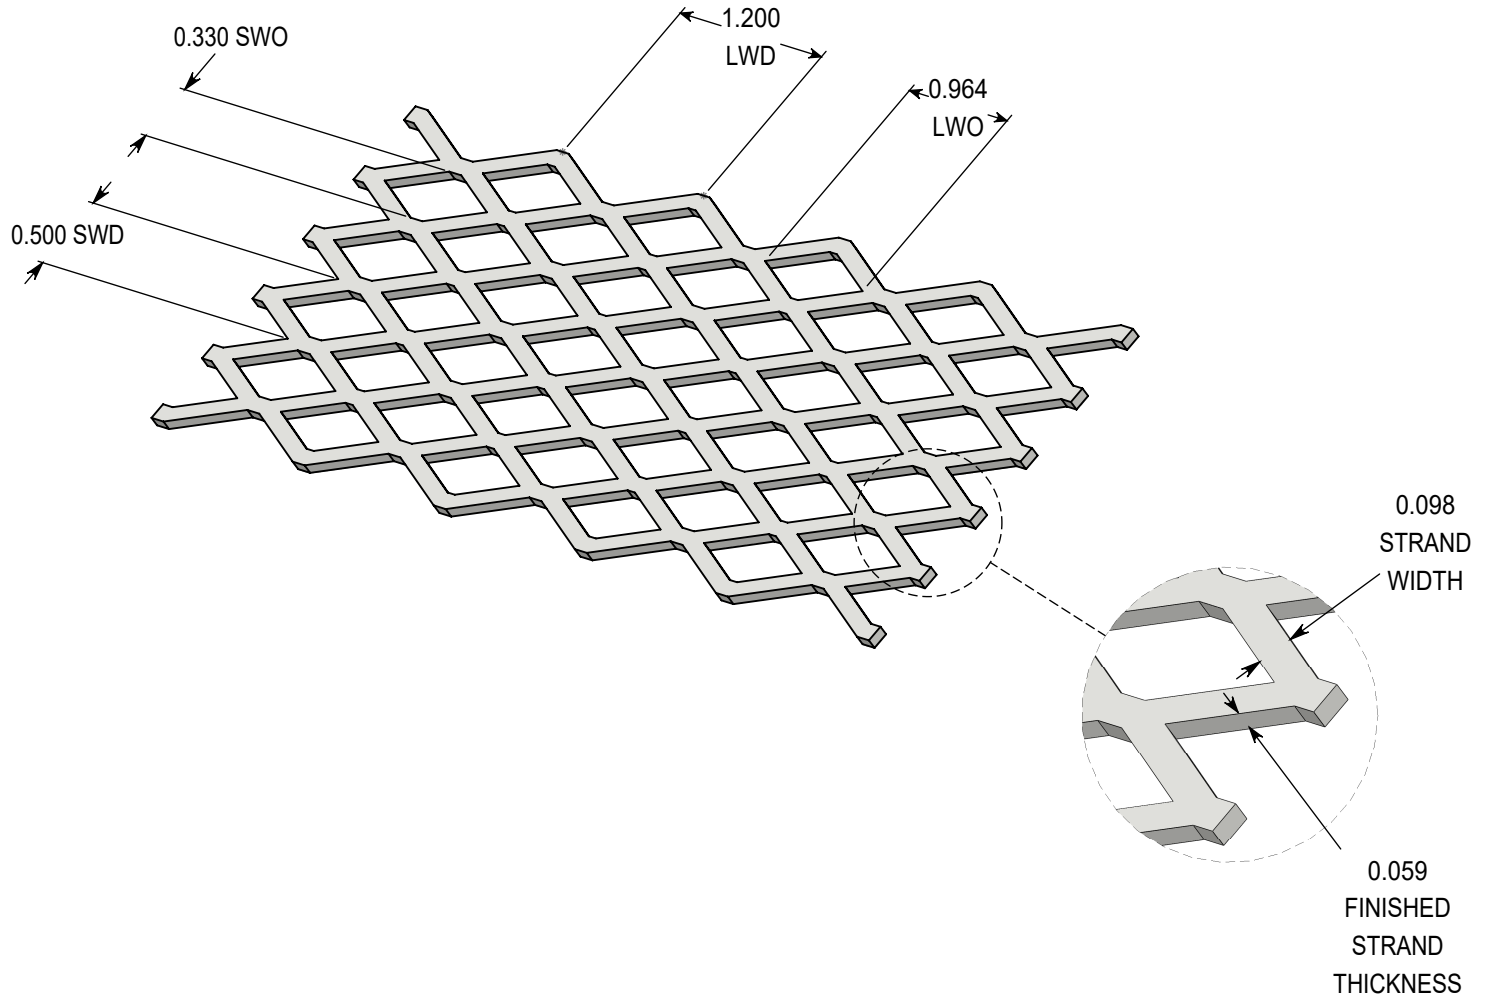

ACCURATE
SCREEN & GRATING

EXPANDED METAL - FLAT

1/2" - 0.081 - ALUMINUM

DRAWING NOT TO SCALE

NOTE: ALL DRAWINGS ARE THE PROPERTY OF ACCURATE SCREEN LTD./1238229 ALBERTA INC.

www accuratescreen.ca