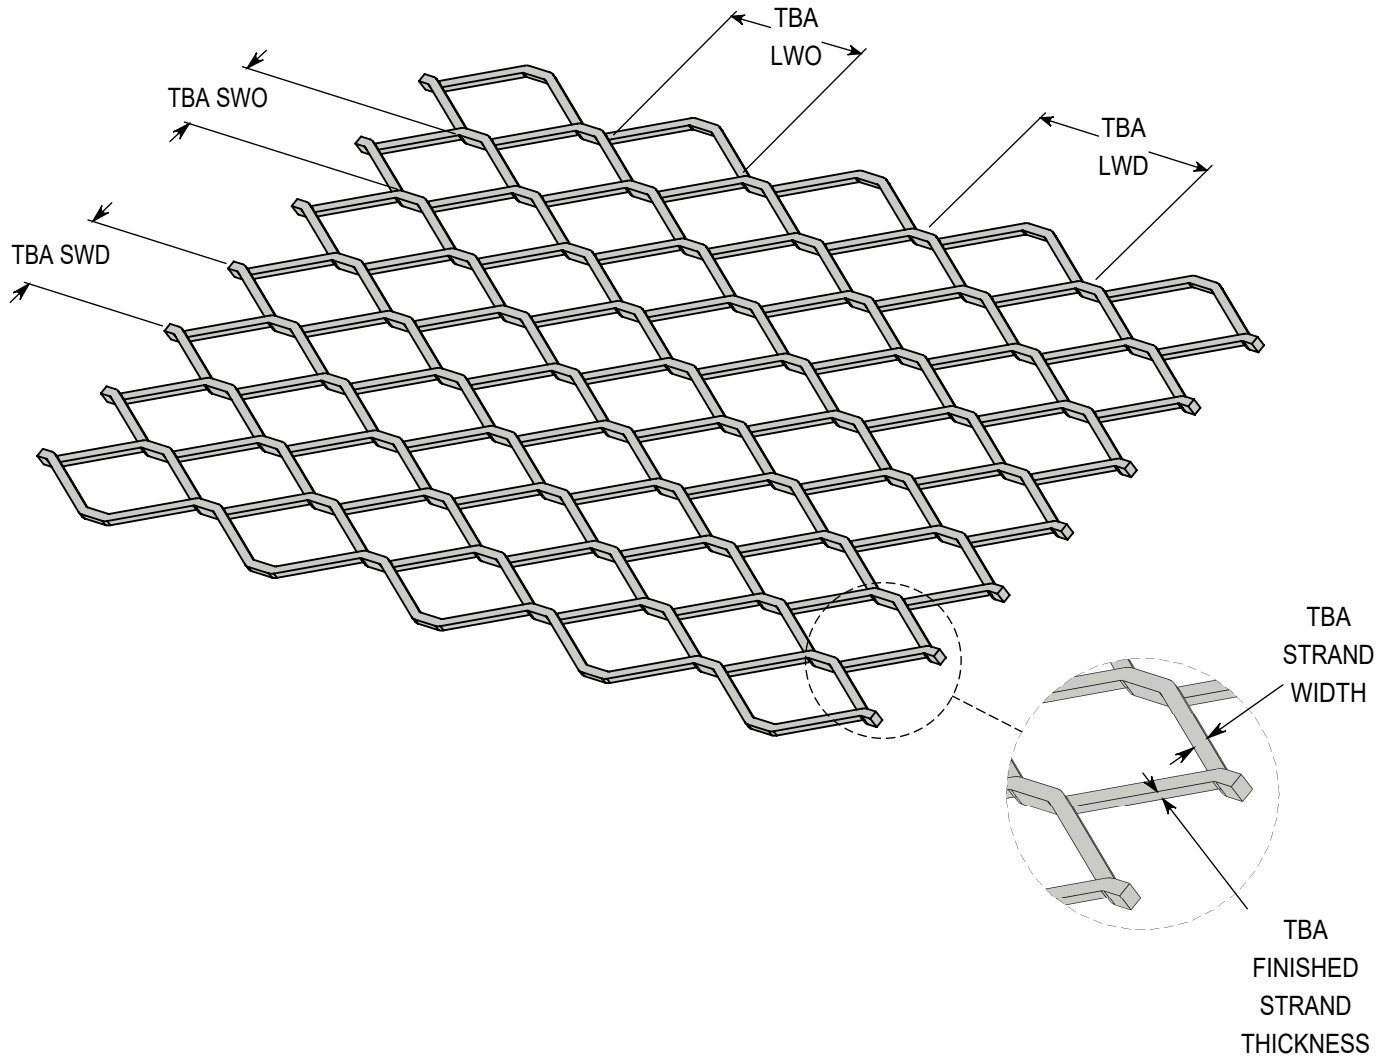

ACCURATE
SCREEN & GRATING

EXPANDED METAL - RAISED

1" - #12 - CARBON STEEL

DRAWING NOT TO SCALE

NOTE: ALL DRAWINGS ARE THE PROPERTY OF ACCURATE SCREEN LTD./1238229 ALBERTA INC.

VANCOUVER

19082-28th Avenue
Surrey, BC
Canada V3S 6M3
TF: 877.687.3488