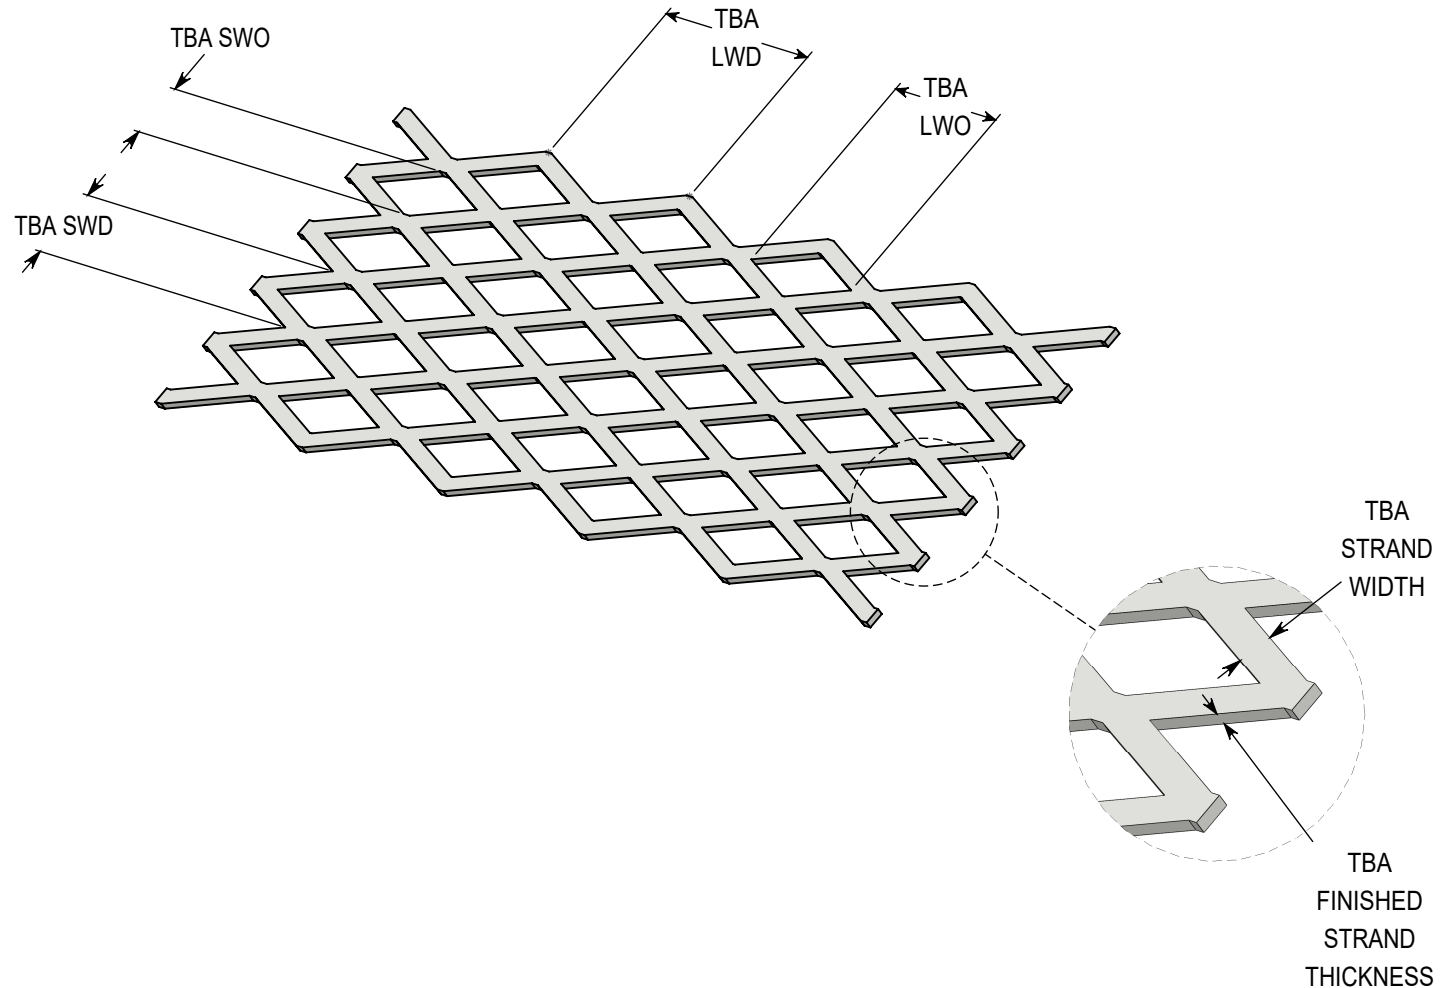

MONTREAL

440 Rue Stinson
Saint Laurent, QC
Canada H4N 2E9
TF: 855.325.3826

DRAWING NOT TO SCALE

www accuratescreen.ca

NOTE: ALL DRAWINGS ARE THE PROPERTY OF ACCURATE SCREEN LTD./1238229 ALBERTA INC.