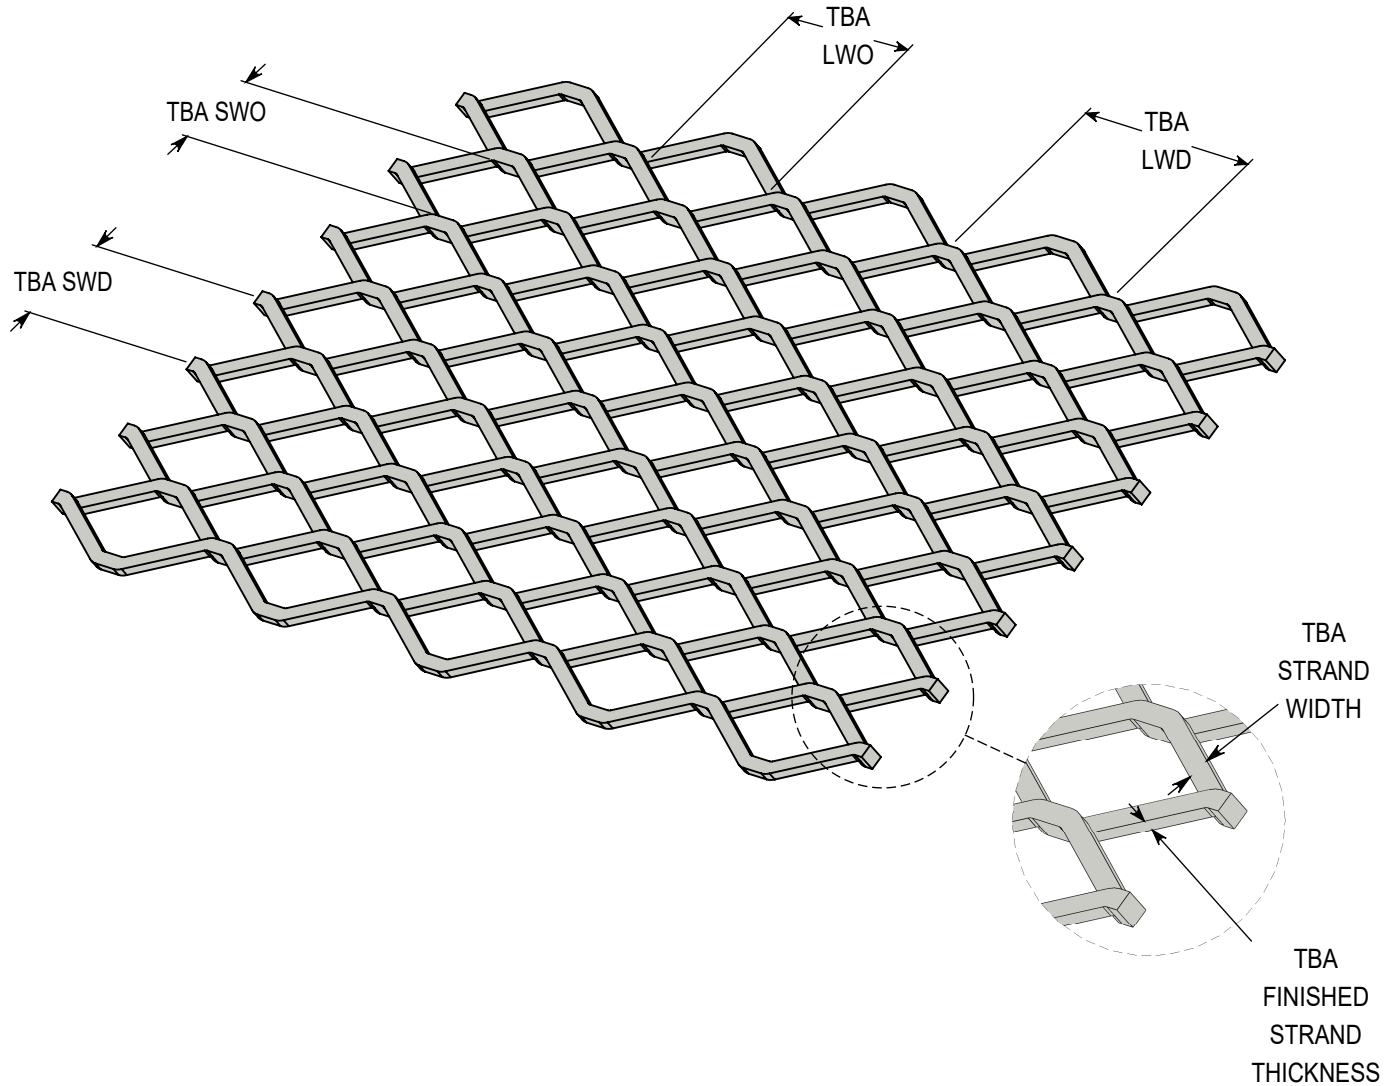

ACCURATE
SCREEN & GRATING

EXPANDED METAL - RAISED

3/4" - 0.081L - ALUMINUM

DRAWING NOT TO SCALE

NOTE: ALL DRAWINGS ARE THE PROPERTY OF ACCURATE SCREEN LTD./1238229 ALBERTA INC.

VANCOUVER

19082-28th Avenue
Surrey, BC
Canada V3S 6M3
TF: 877.687.3488