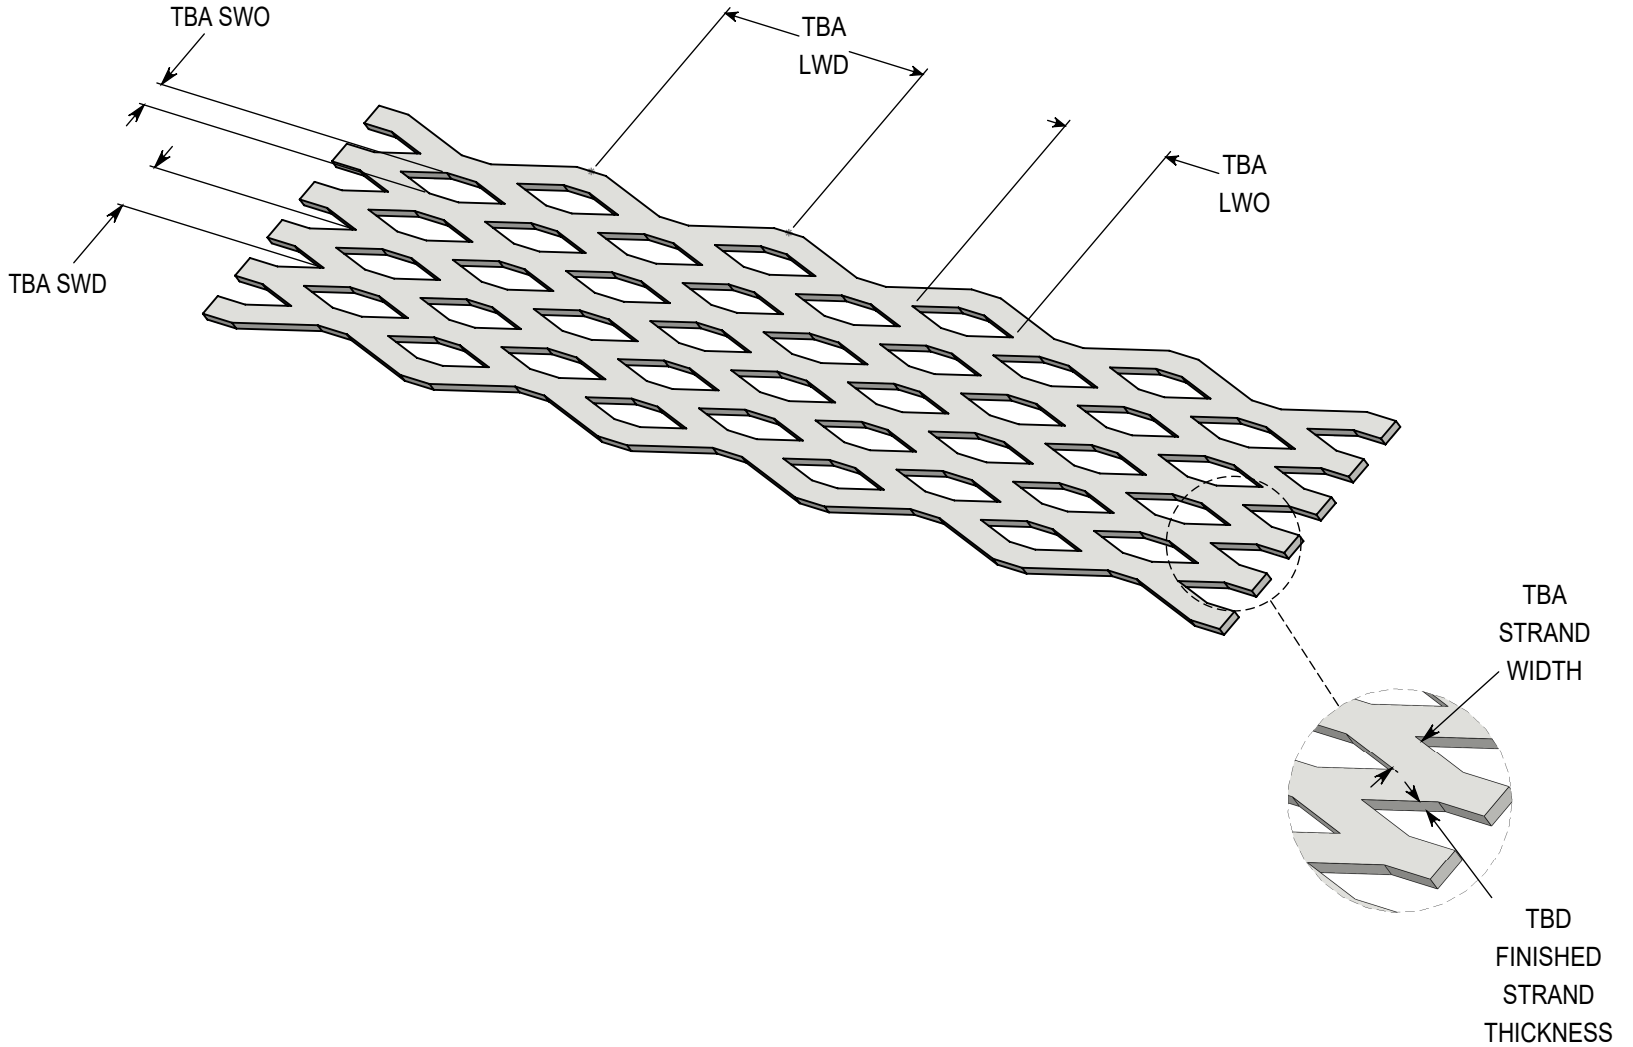

MONTREAL

440 Rue Stinson
Saint Laurent, QC
Canada H4N 2E9
TF: 855.325.3826

DRAWING NOT TO SCALE

www accuratescreen.ca

NOTE: ALL DRAWINGS ARE THE PROPERTY OF ACCURATE SCREEN LTD./1238229 ALBERTA INC.