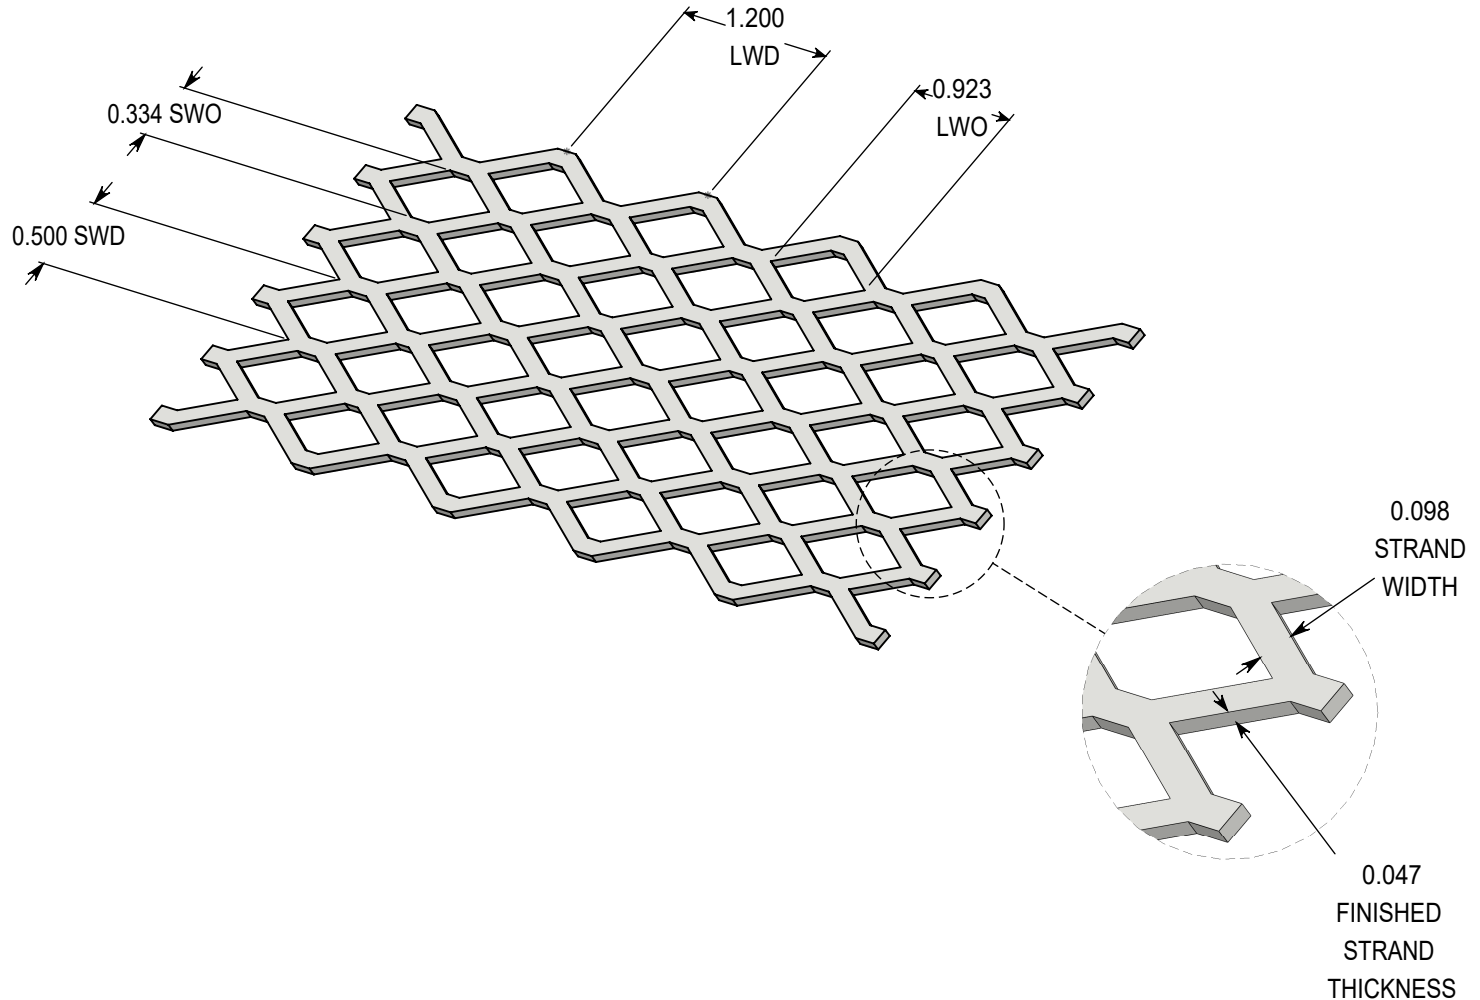

# EXPANDED METAL - FLAT

1/2" - #16 - CARBON STEEL

**\*DRAWING NOT TO SCALE\***

NOTE: ALL DRAWINGS ARE THE PROPERTY OF ACCURATE SCREEN LTD./1238229 ALBERTA INC.