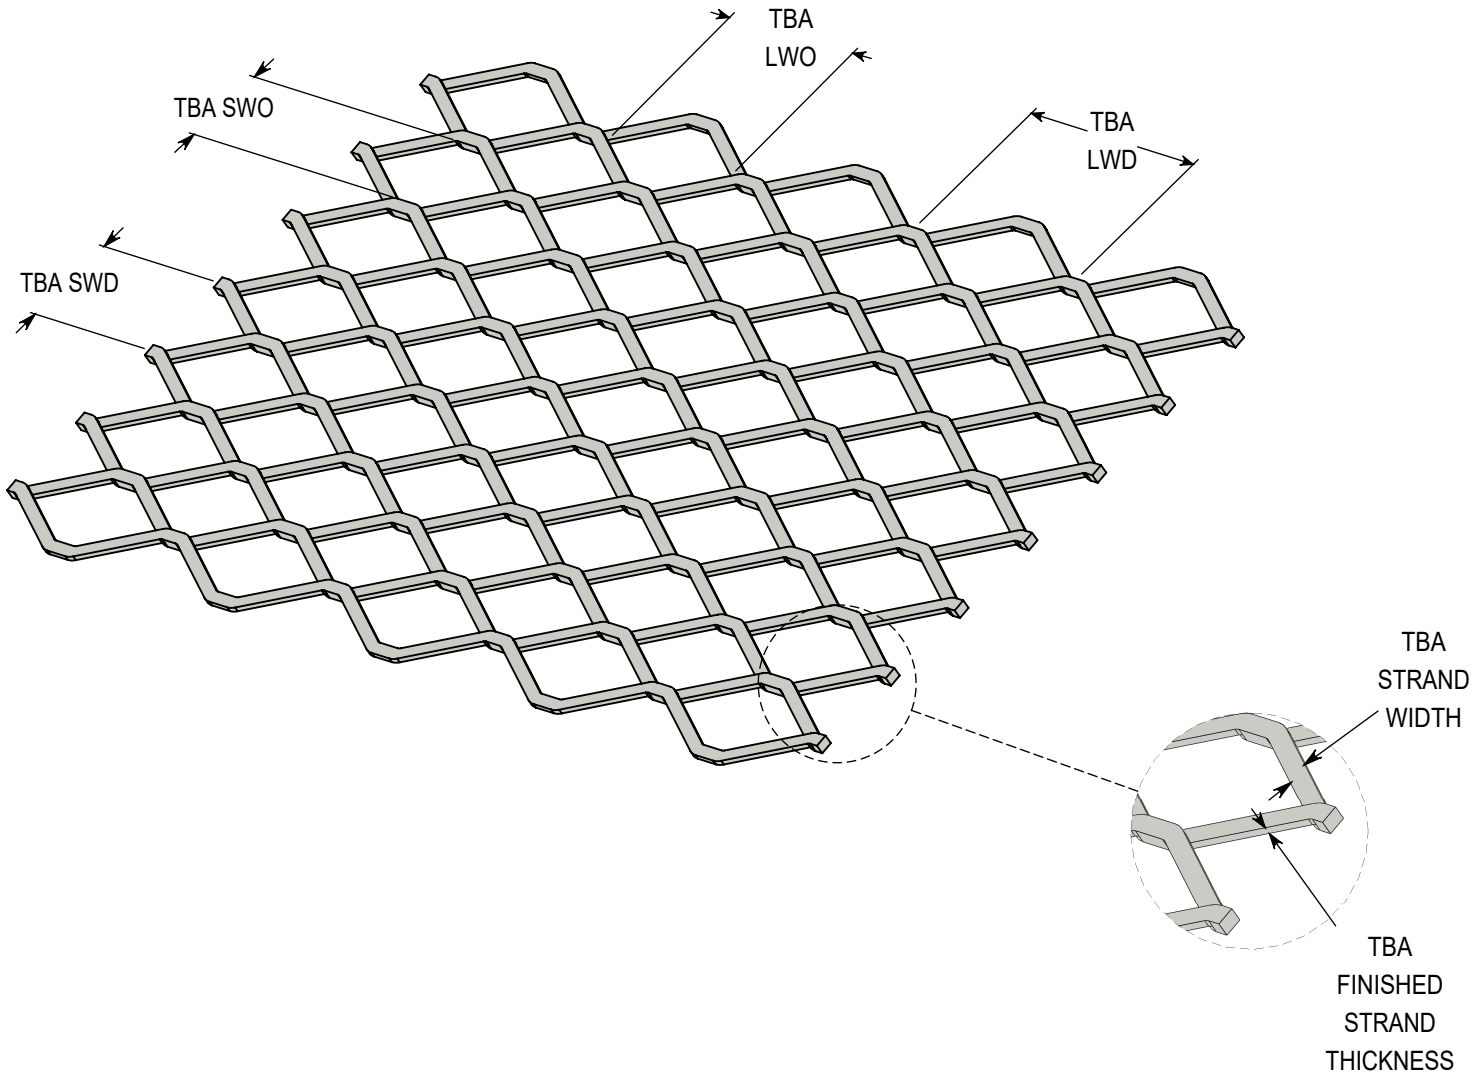

ACCURATE
SCREEN & GRATING

EXPANDED METAL - RAISED

3/4" - #18 - 304 STAINLESS STEEL

VANCOUVER

19082-28th Avenue
Surrey, BC
Canada V3S 6M3
TF: 877.687.3488

CALGARY

7571-57th Street SE
Calgary, AB
Canada T2C 5M2
TF: 877.857.0323

DRAWING NOT TO SCALE