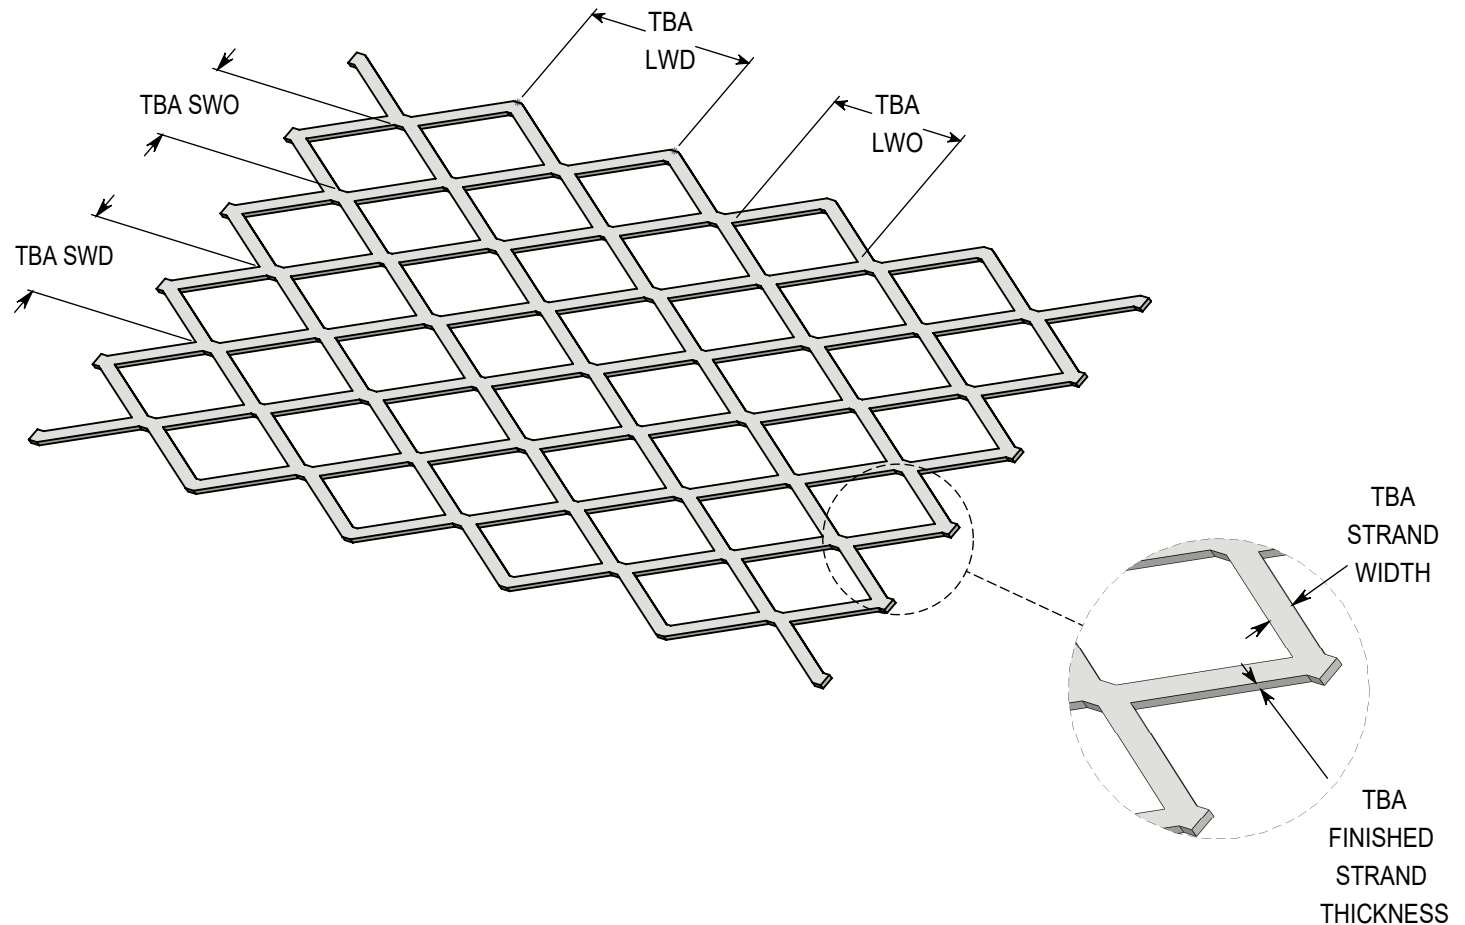

MONTREAL

440 Rue Stinson
Saint Laurent, QC
Canada H4N 2E9
TF: 855.325.3826

DRAWING NOT TO SCALE

www accuratescreen.ca

NOTE: ALL DRAWINGS ARE THE PROPERTY OF ACCURATE SCREEN LTD./1238229 ALBERTA INC.