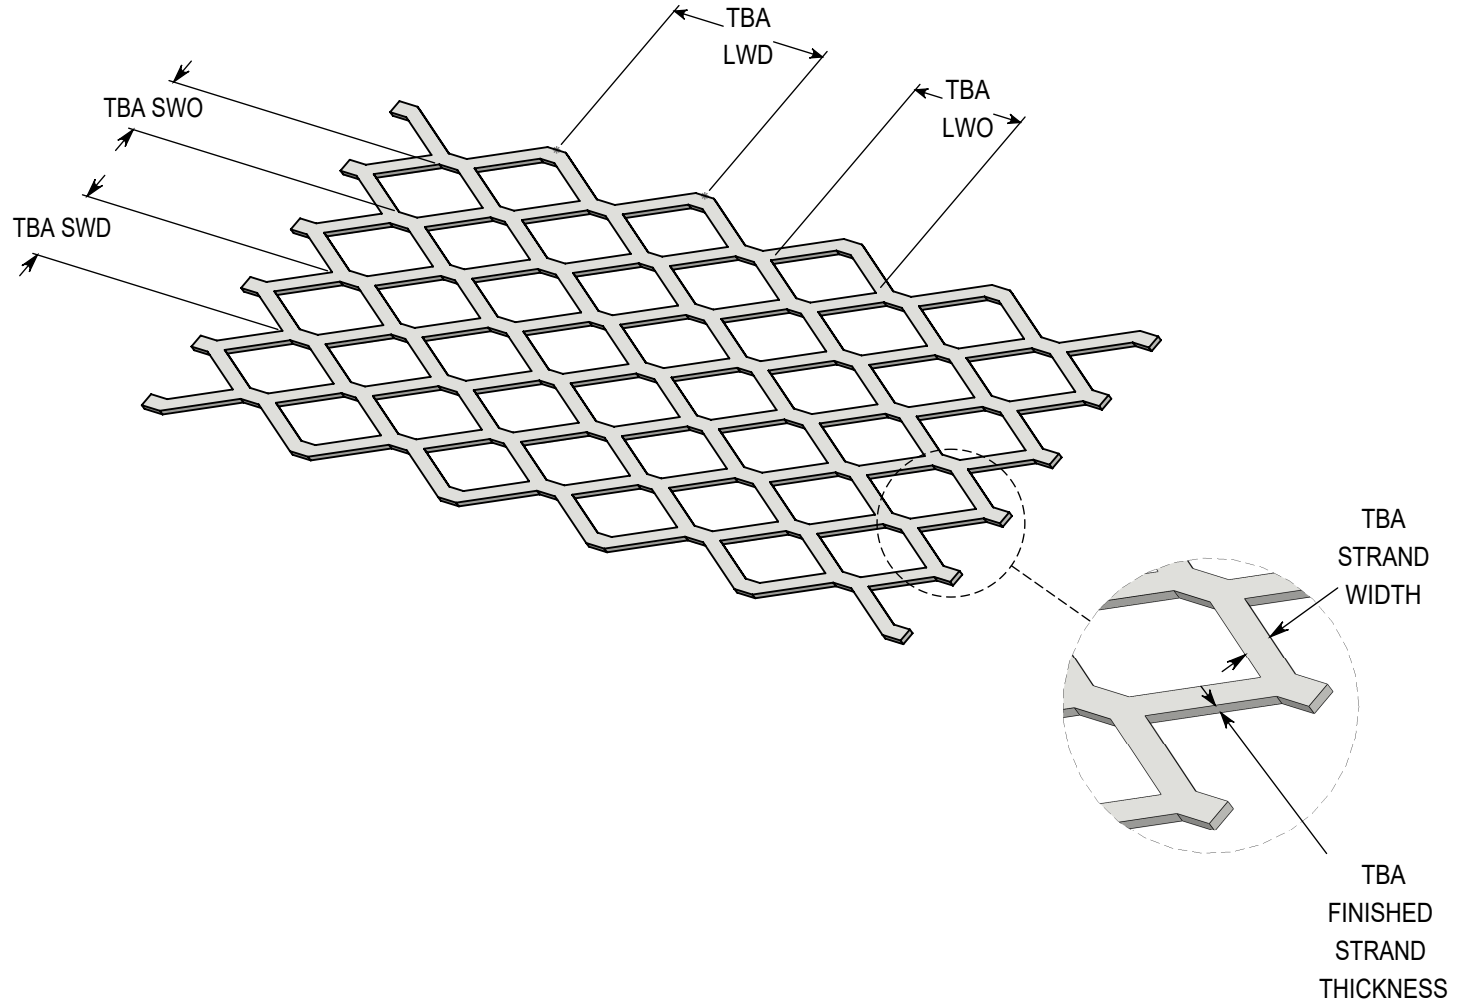

ACCURATE
SCREEN & GRATING

EXPANDED METAL - FLAT

1/2" - #20 - CARBON STEEL

VANCOUVER

19082-28th Avenue
Surrey, BC
Canada V3S 6M3
TF: 877.687.3488

CALGARY

7571-57th Street SE
Calgary, AB
Canada T2C 5M2
TF: 877.857.0323

DRAWING NOT TO SCALE