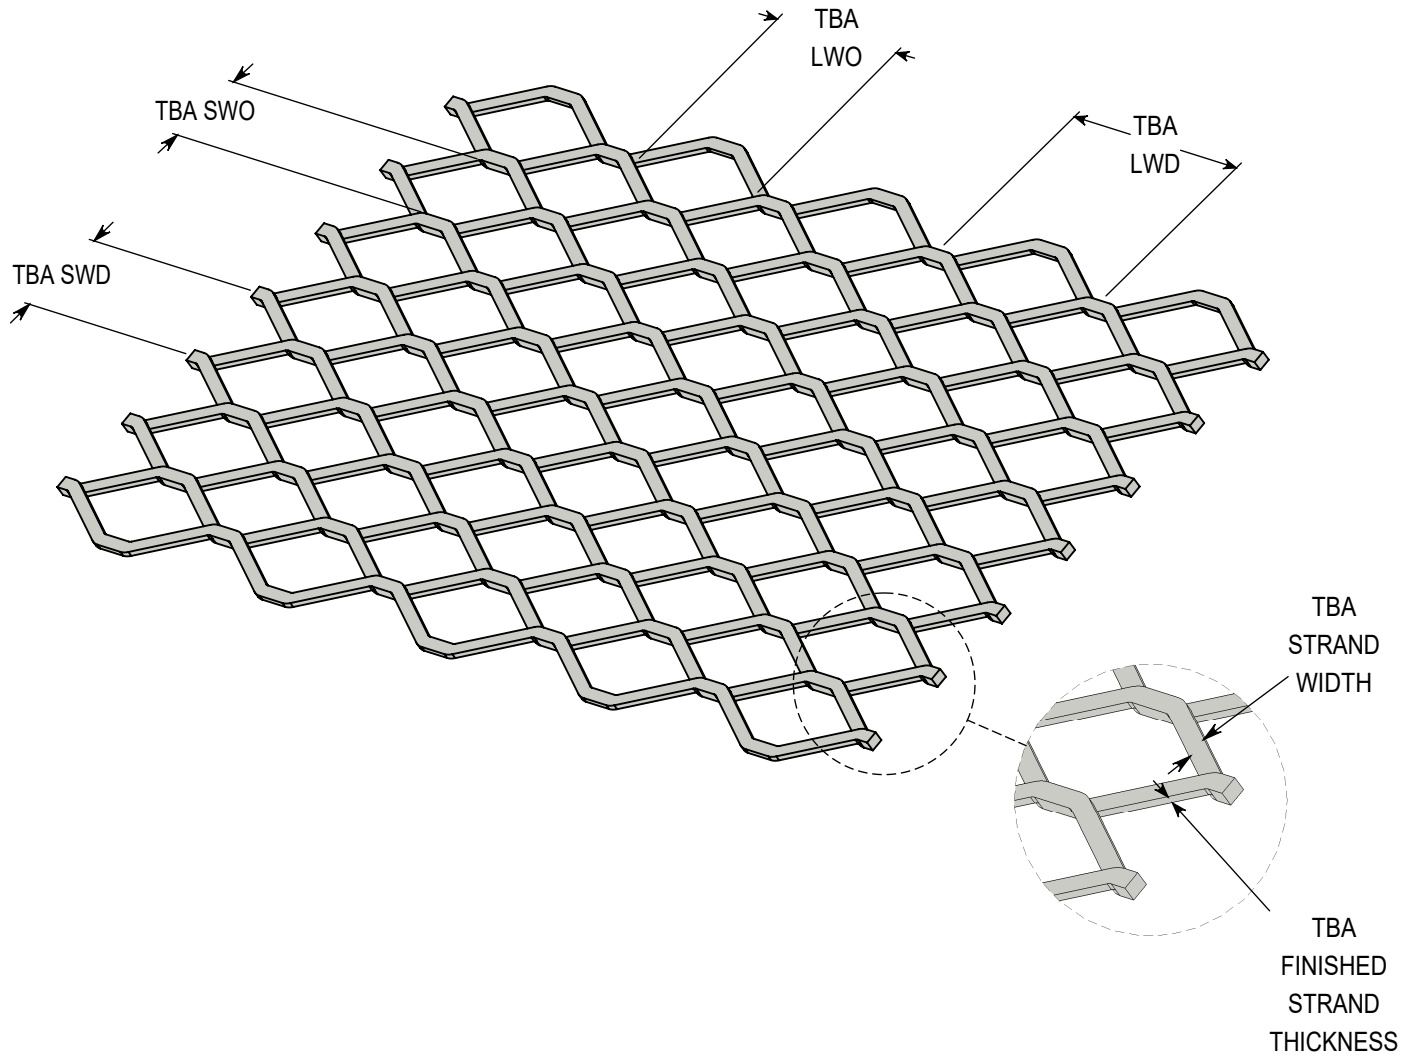

ACCURATE
SCREEN & GRATING

EXPANDED METAL - RAISED

3/4" - 0.051" - ALUMINUM

DRAWING NOT TO SCALE

NOTE: ALL DRAWINGS ARE THE PROPERTY OF ACCURATE SCREEN LTD./1238229 ALBERTA INC.

VANCOUVER

19082-28th Avenue
Surrey, BC
Canada V3S 6M3
TF: 877.687.3488