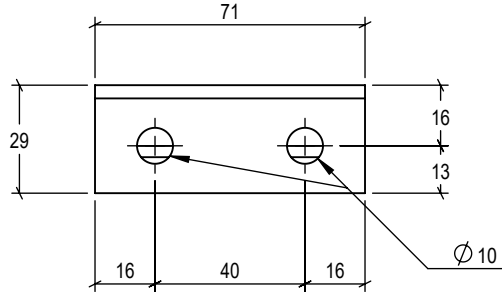

MONTREAL

440 Rue Stinson
Saint Laurent, QC
Canada H4N 2E9
TF: 855.325.3826

AVAILABLE ALLOYS

GALVANIZED STEEL