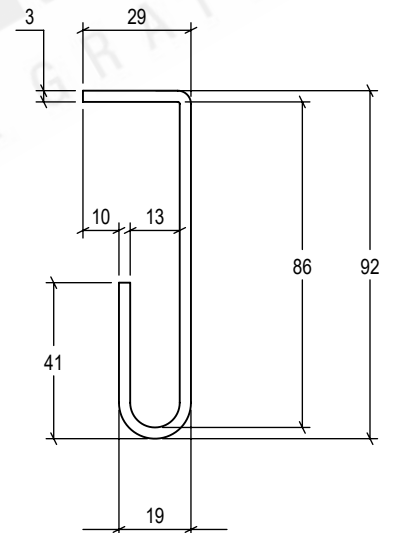

MONTREAL

440 Rue Stinson
Saint Laurent, QC
Canada H4N 2E9
TF: 855.325.3826

AVAILABLE ALLOYS

GALVANIZED STEEL