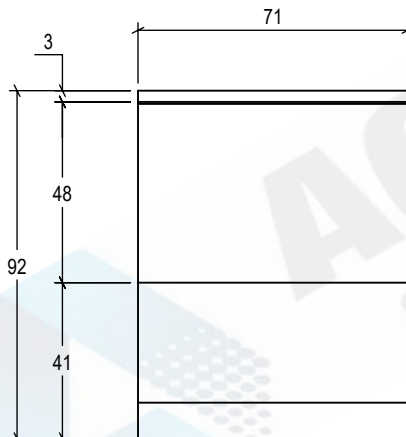

MONTREAL

440 Rue Stinson
Saint Laurent, QC
Canada H4N 2E9
TF: 855.325.3826

AVAILABLE ALLOYS

GALVANIZED STEEL