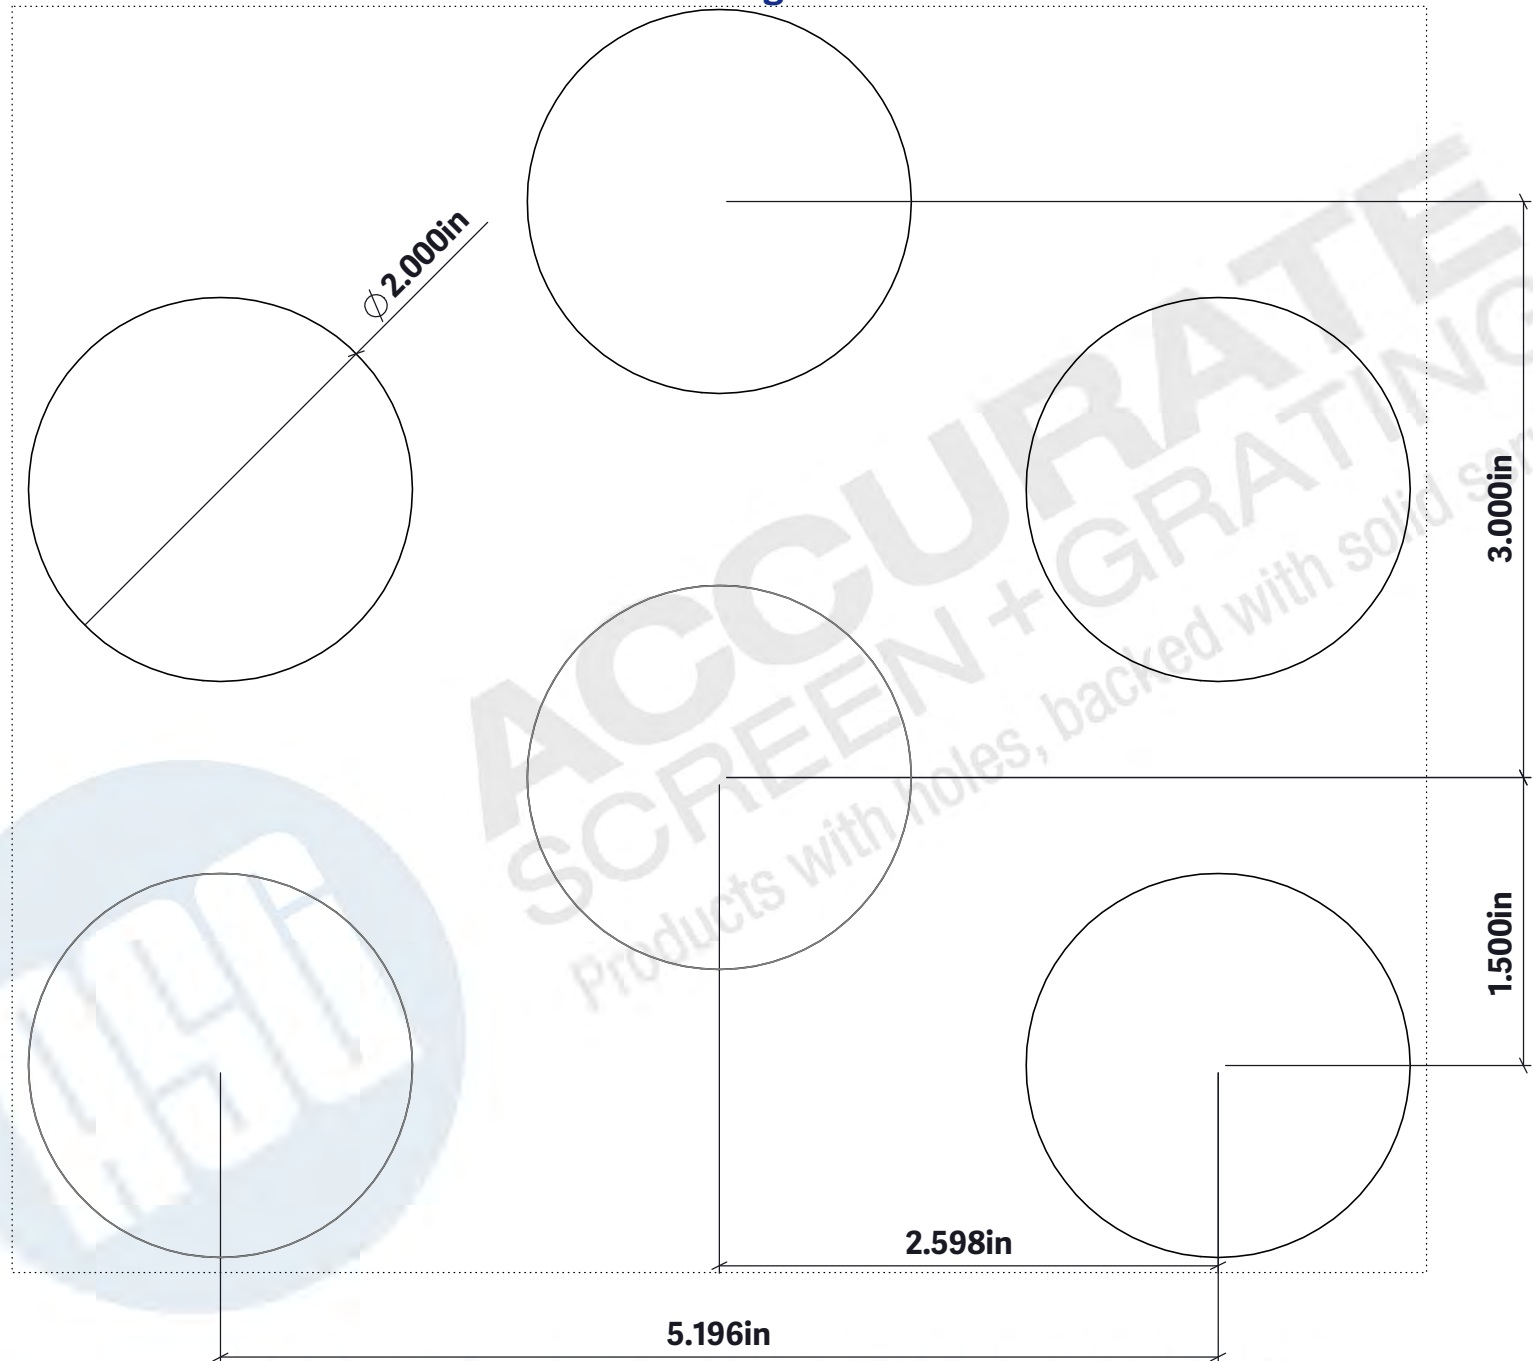

Perforated Sheet - Round Stagger
2.00" Dia. x 3.00" Stg - 40% OA

NOTE: ALL DRAWINGS ARE THE PROPERTY OF ACCURATE SCREEN LTD./1238229 ALBERTA INC.