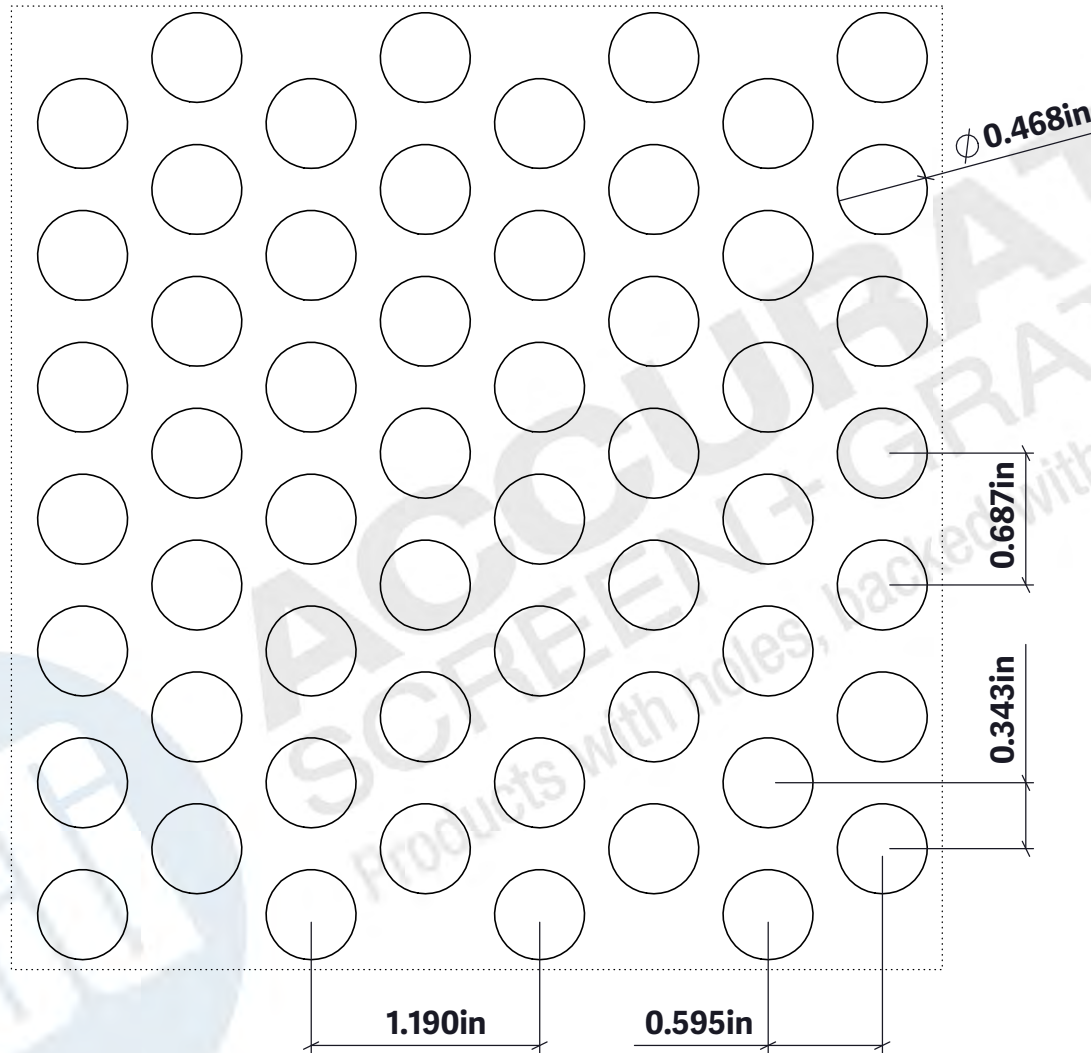

Perforated Sheet - Round Stagger .468" Dia. x .687" Stg - 42% OA

NOTE: ALL DRAWINGS ARE THE PROPERTY OF ACCURATE SCREEN LTD./1238229 ALBERTA INC.

Products with holes,
backed with solid service