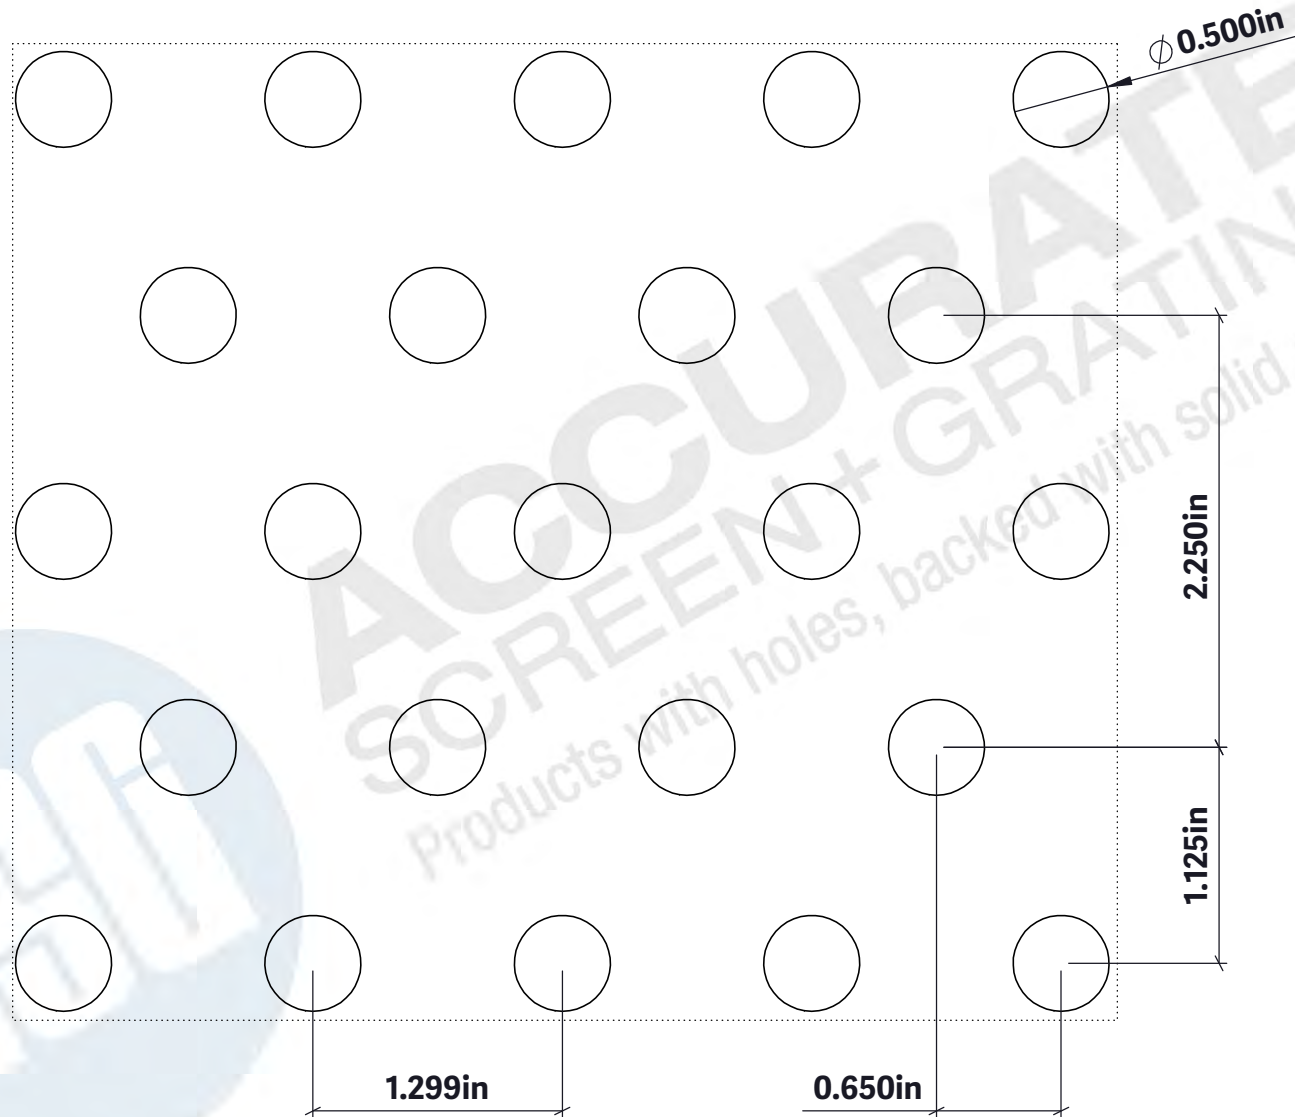

Products with holes,  
backed with solid service

**Perforated Sheet - Round Stagger**  
**.500" Dia. x 1.299" Stg - 13% OA**

**NOTE: ALL DRAWINGS ARE THE PROPERTY OF ACCURATE SCREEN LTD./1238229 ALBERTA INC.**