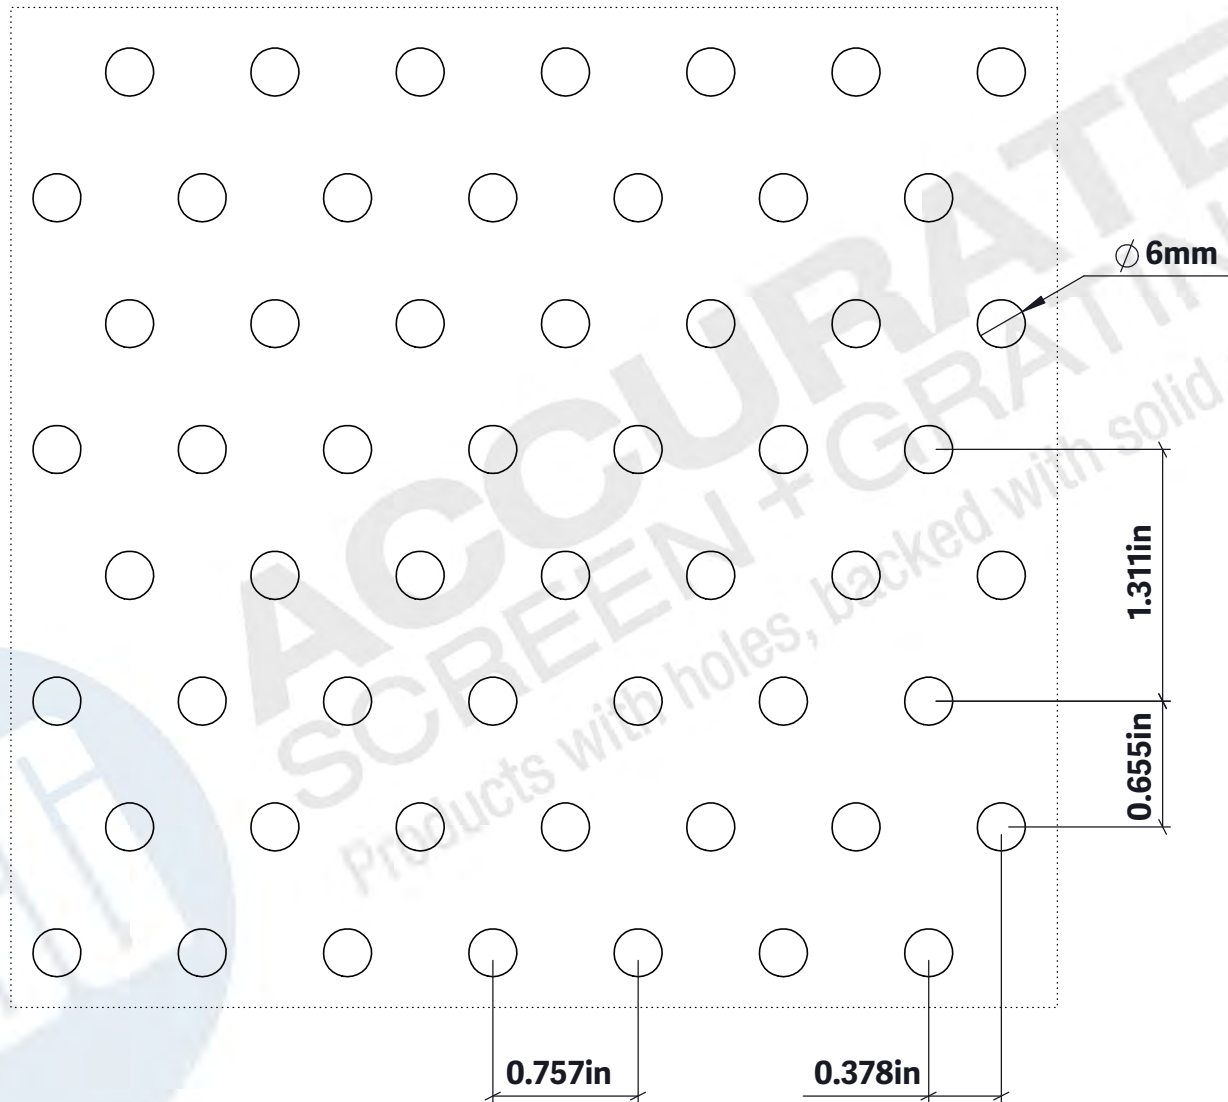

Perforated Sheet - Round Stagger .250" Dia. x .757 Stg - 10% OA

NOTE: ALL DRAWINGS ARE THE PROPERTY OF ACCURATE SCREEN LTD./1238229 ALBERTA INC.