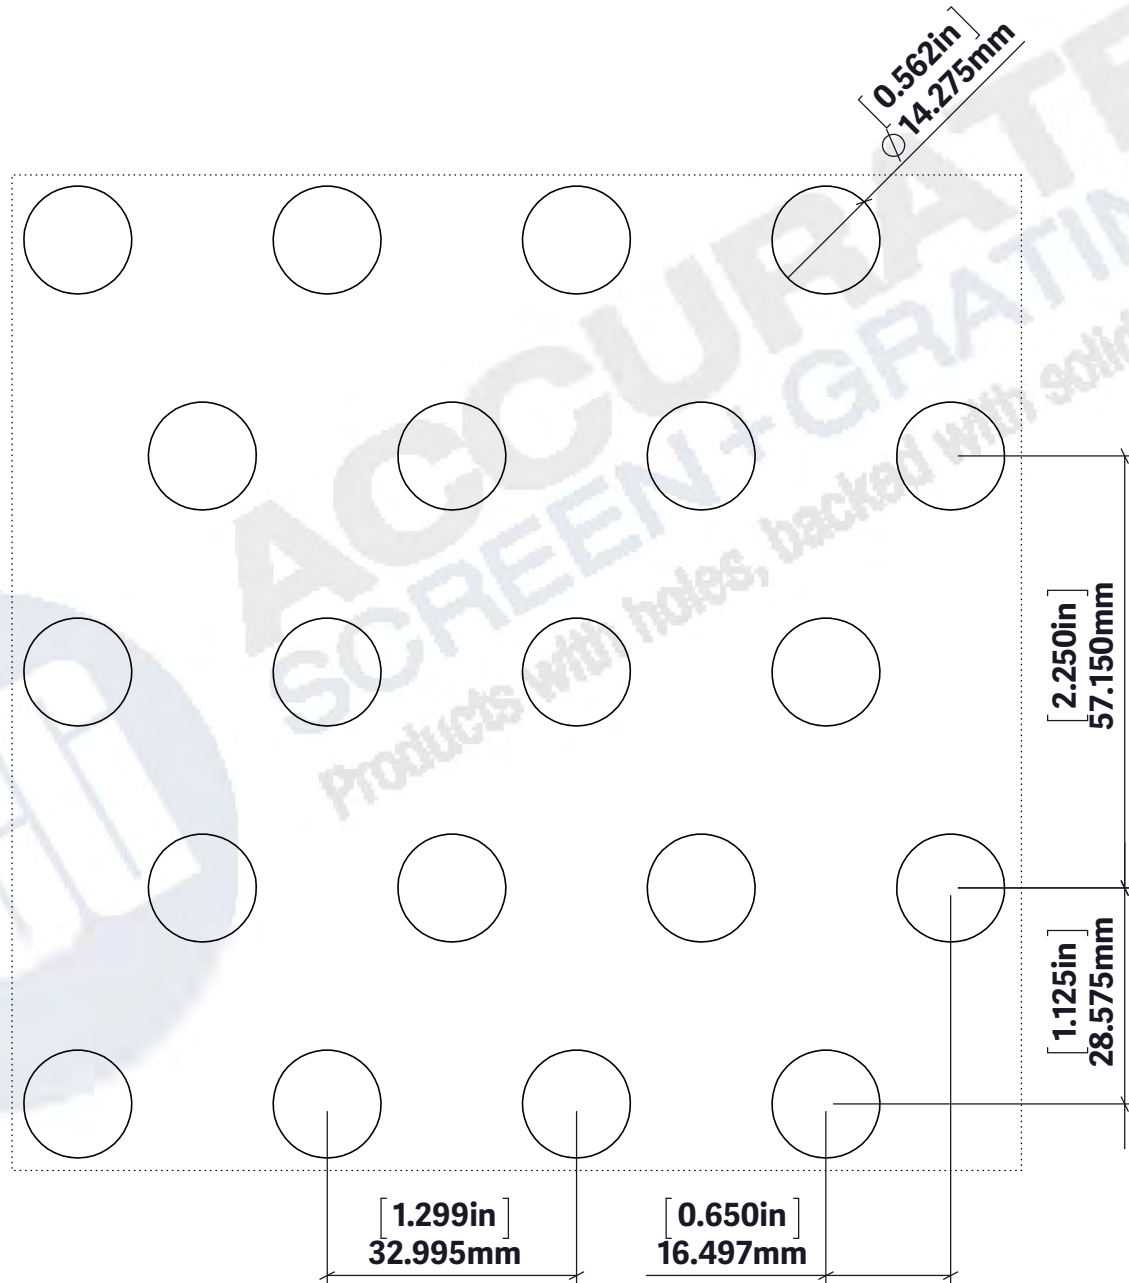

Perforated Sheet - Round Stagger
.562" Dia. x 1.299" Stg - 17% OA

NOTE: ALL DRAWINGS ARE THE PROPERTY OF ACCURATE SCREEN LTD./1238229 ALBERTA INC.