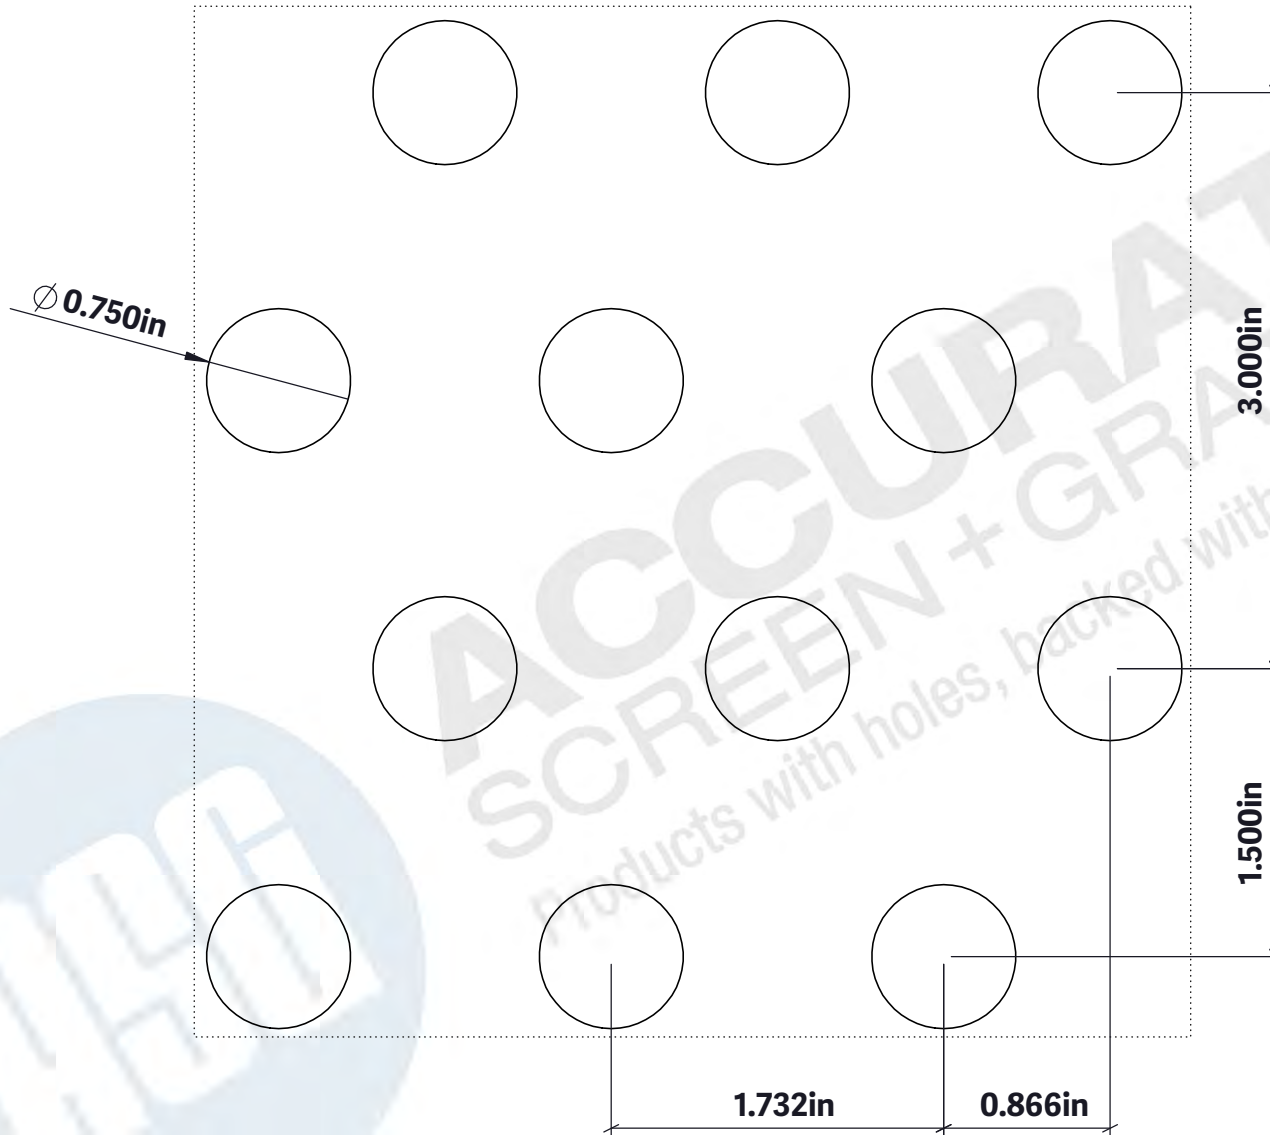

Perforated Sheet - Round Stagger .750" Dia. x 1.732 Stg - 17% OA

NOTE: ALL DRAWINGS ARE THE PROPERTY OF ACCURATE SCREEN LTD./1238229 ALBERTA INC.