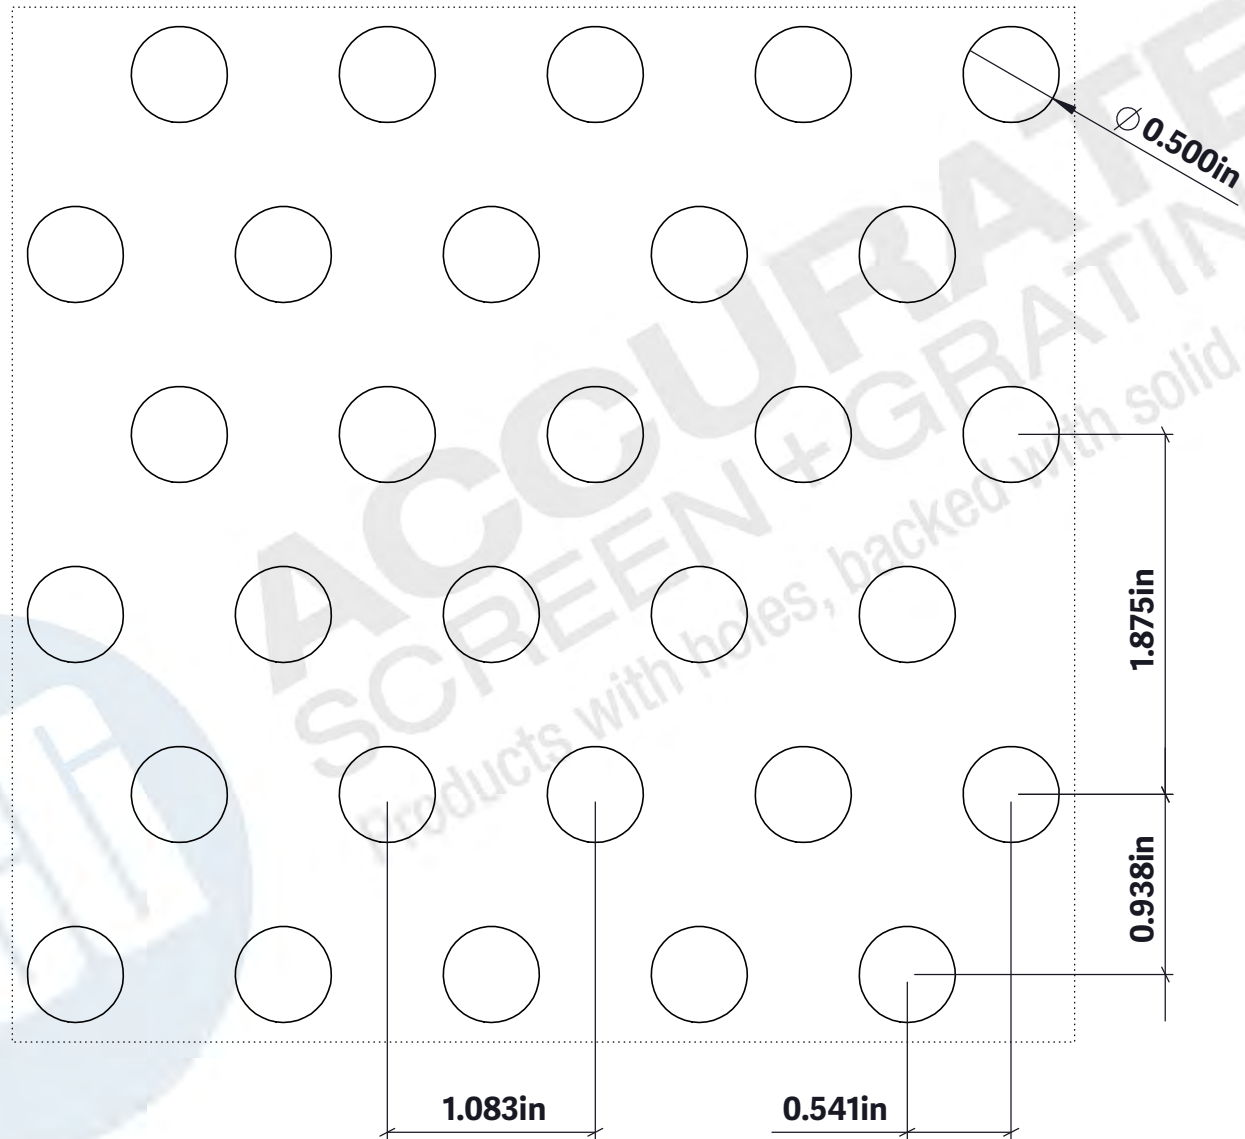

Perforated Sheet - Round Stagger .500" Dia. x 1.083" Stg - 19% OA

NOTE: ALL DRAWINGS ARE THE PROPERTY OF ACCURATE SCREEN LTD./1238229 ALBERTA INC.