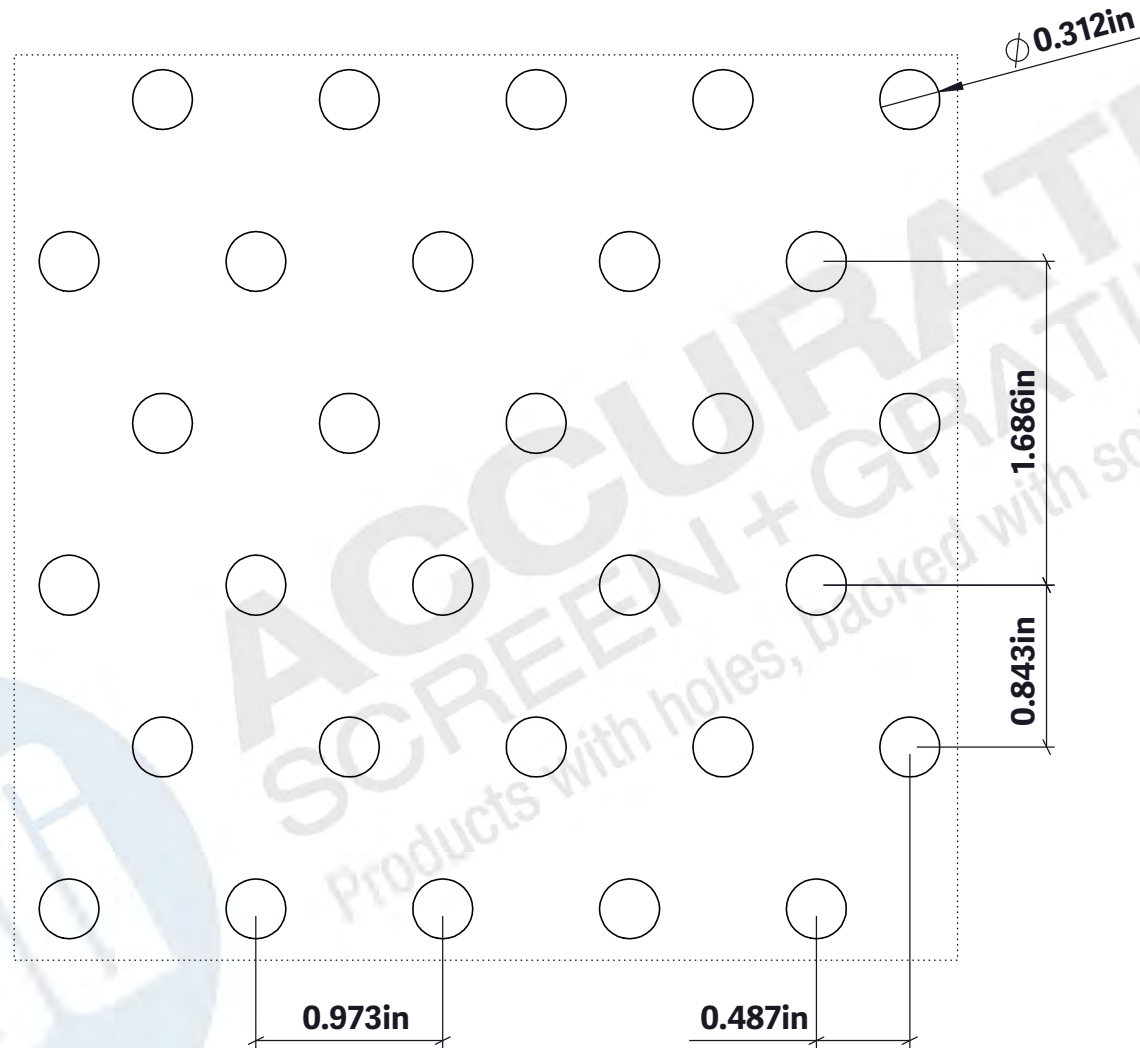

Perforated Sheet - Round Stagger .312" Dia. x .973" Stg - 9% OA

NOTE: ALL DRAWINGS ARE THE PROPERTY OF ACCURATE SCREEN LTD./1238229 ALBERTA INC.