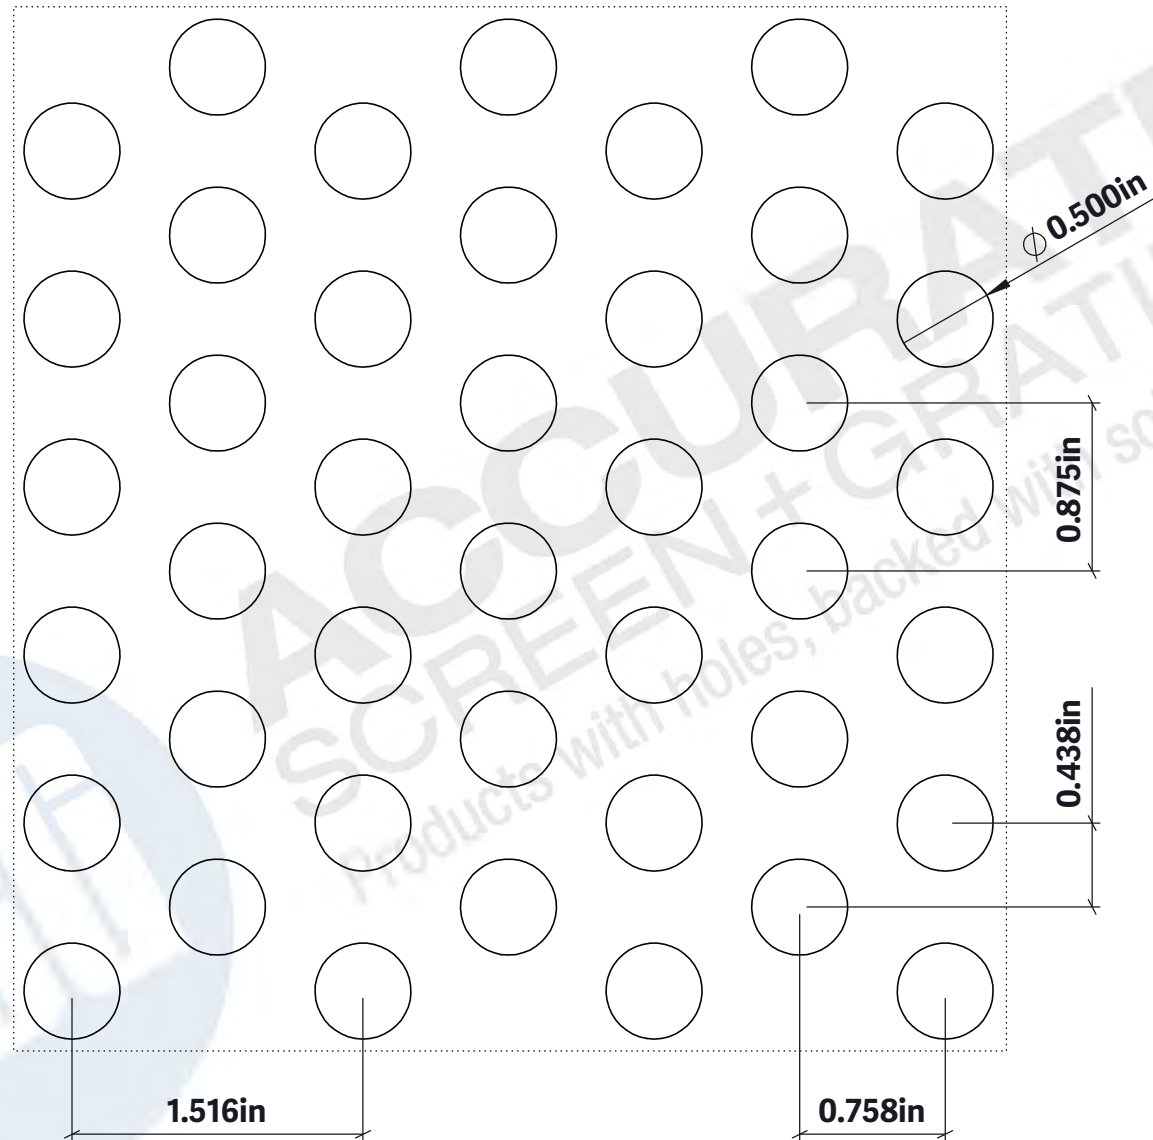

Perforated Sheet - Round Stagger .500" Dia x .875" Stg - 30% OA

NOTE: ALL DRAWINGS ARE THE PROPERTY OF ACCURATE SCREEN LTD./1238229 ALBERTA INC.