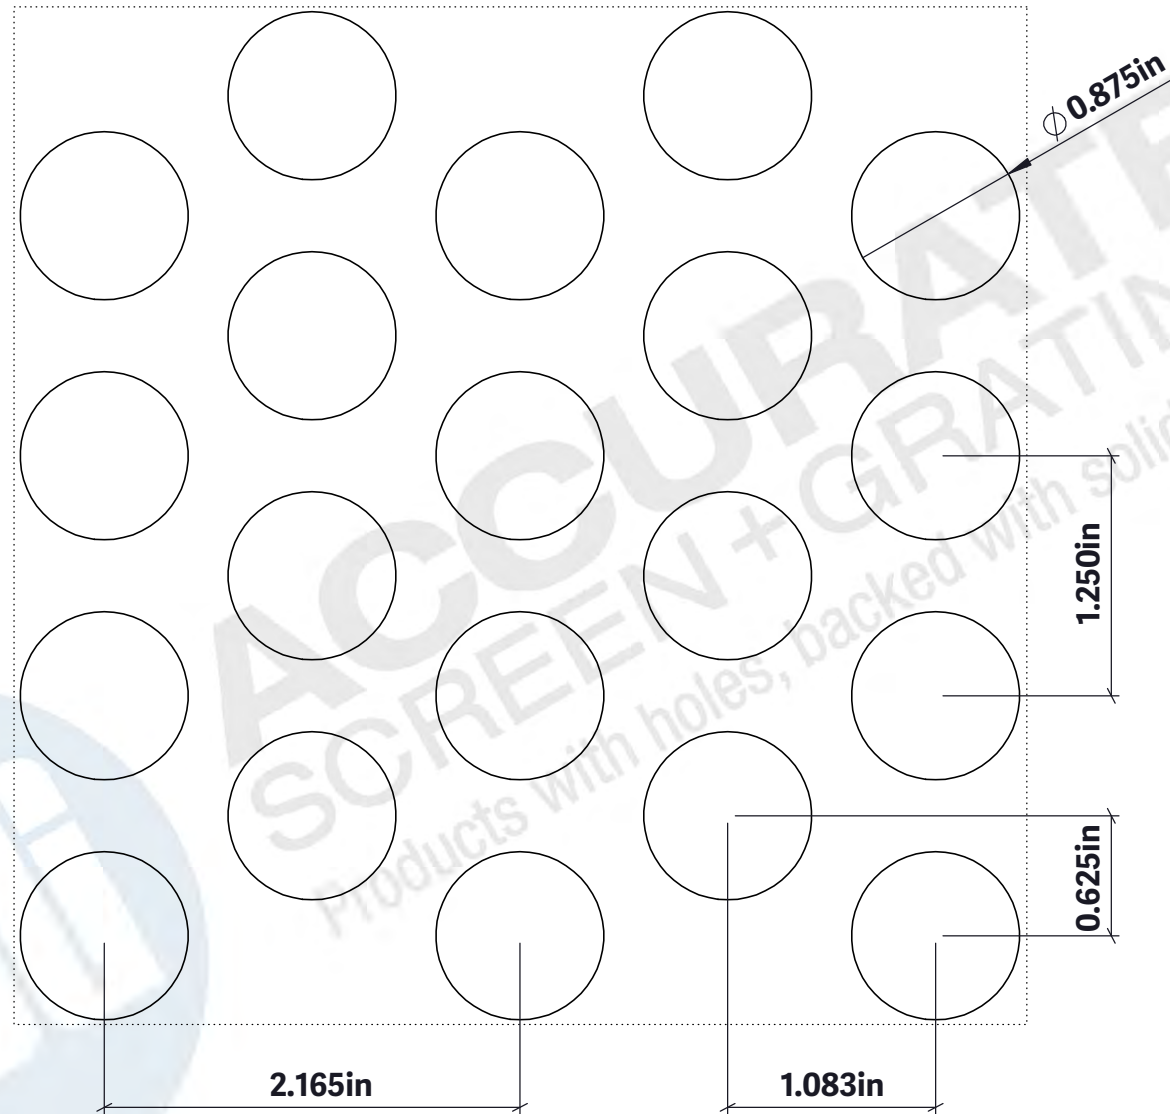

Montreal:  
TF: 855.325.3826

[www accuratescreen.ca](http://www accuratescreen.ca)

Products with holes,  
backed with solid service

**Perforated Sheet - Round Stagger**  
**.875" Dia. x 1.25" Stg - 44% OA**