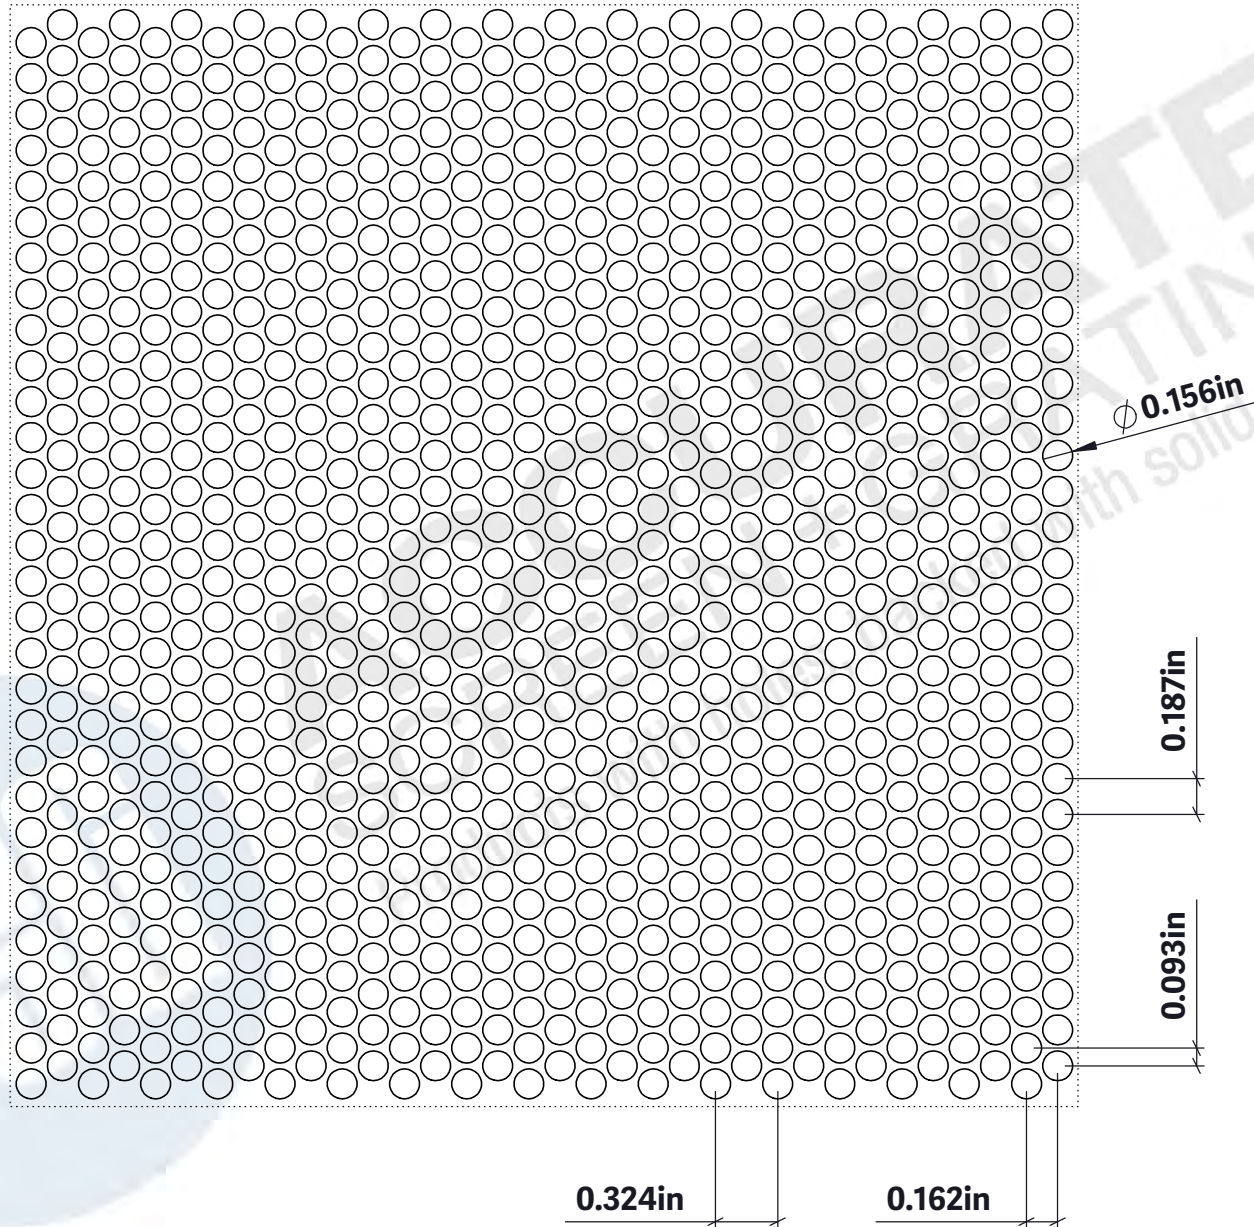

Products with holes,  
backed with solid service

**Perforated Sheet - Round Stagger**  
**.156" Dia. x .187" Stg - 63% OA**

**NOTE: ALL DRAWINGS ARE THE PROPERTY OF ACCURATE SCREEN LTD./1238229 ALBERTA INC.**