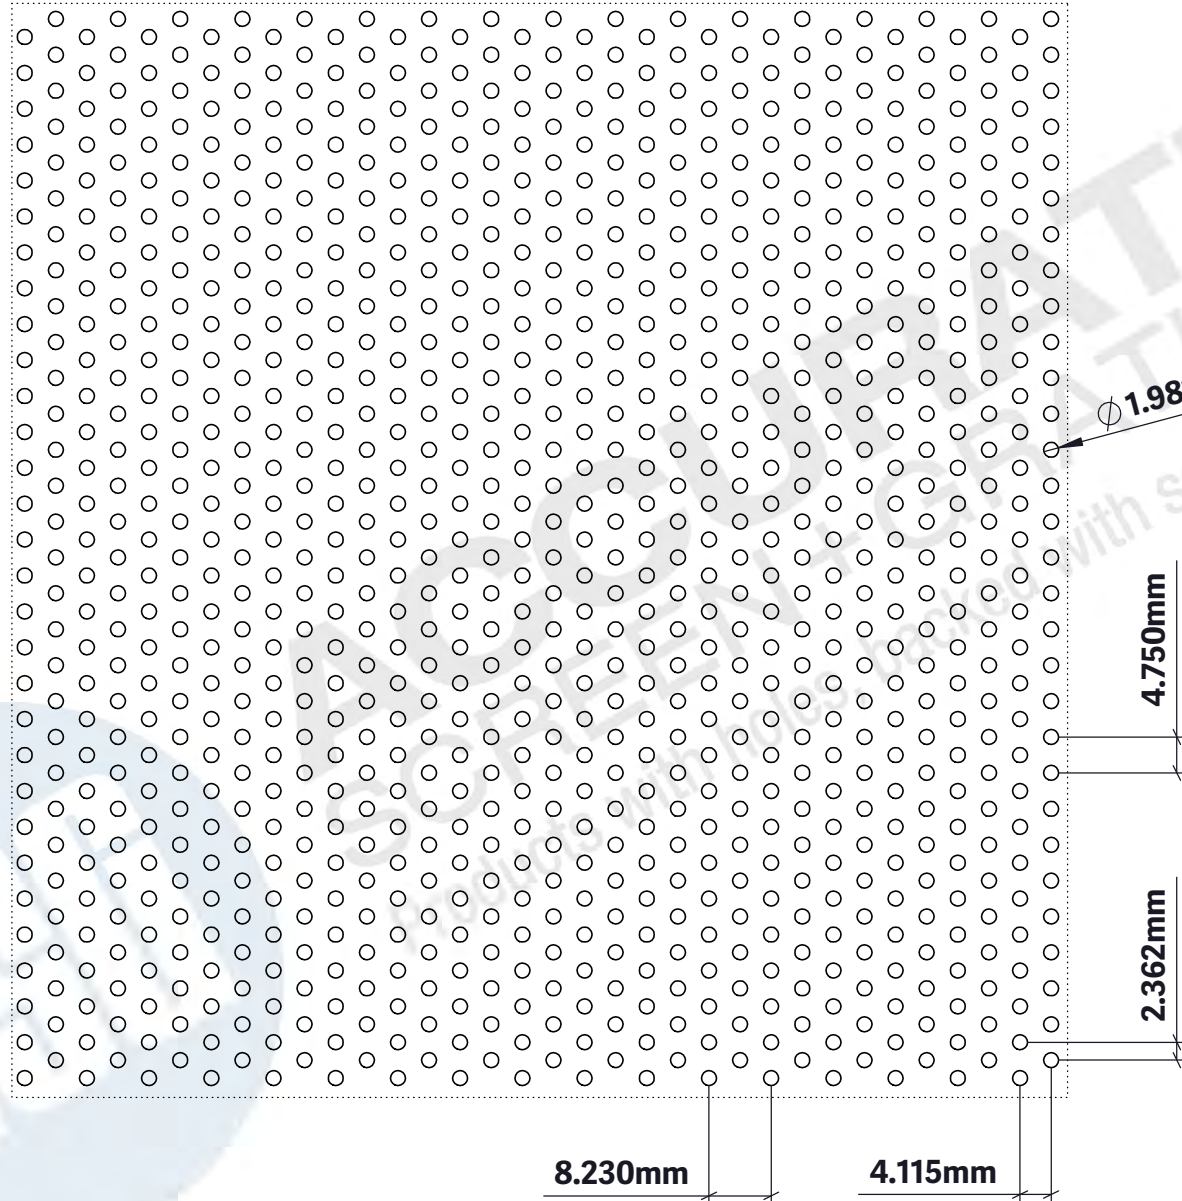

Perforated Sheet - Round Stagger .078" Dia. x .187" Stg - 16% OA

NOTE: ALL DRAWINGS ARE THE PROPERTY OF ACCURATE SCREEN LTD./1238229 ALBERTA INC.