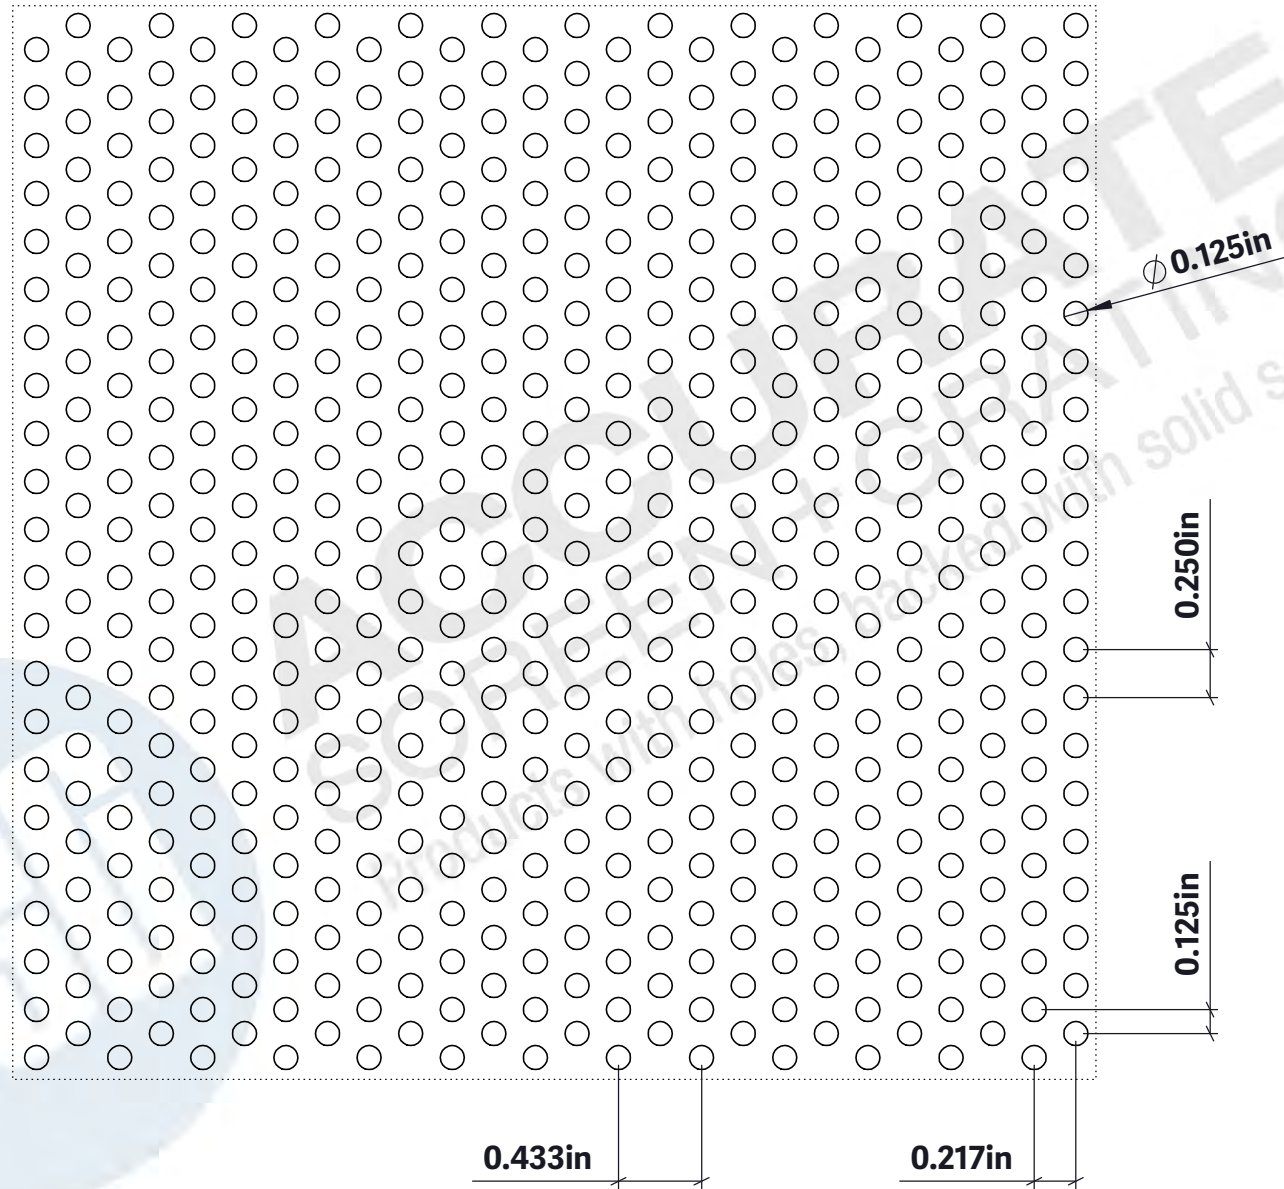

Perforated Sheet - Round Stagger .125" Dia. x .250" Stg - 23% OA

NOTE: ALL DRAWINGS ARE THE PROPERTY OF ACCURATE SCREEN LTD./1238229 ALBERTA INC.