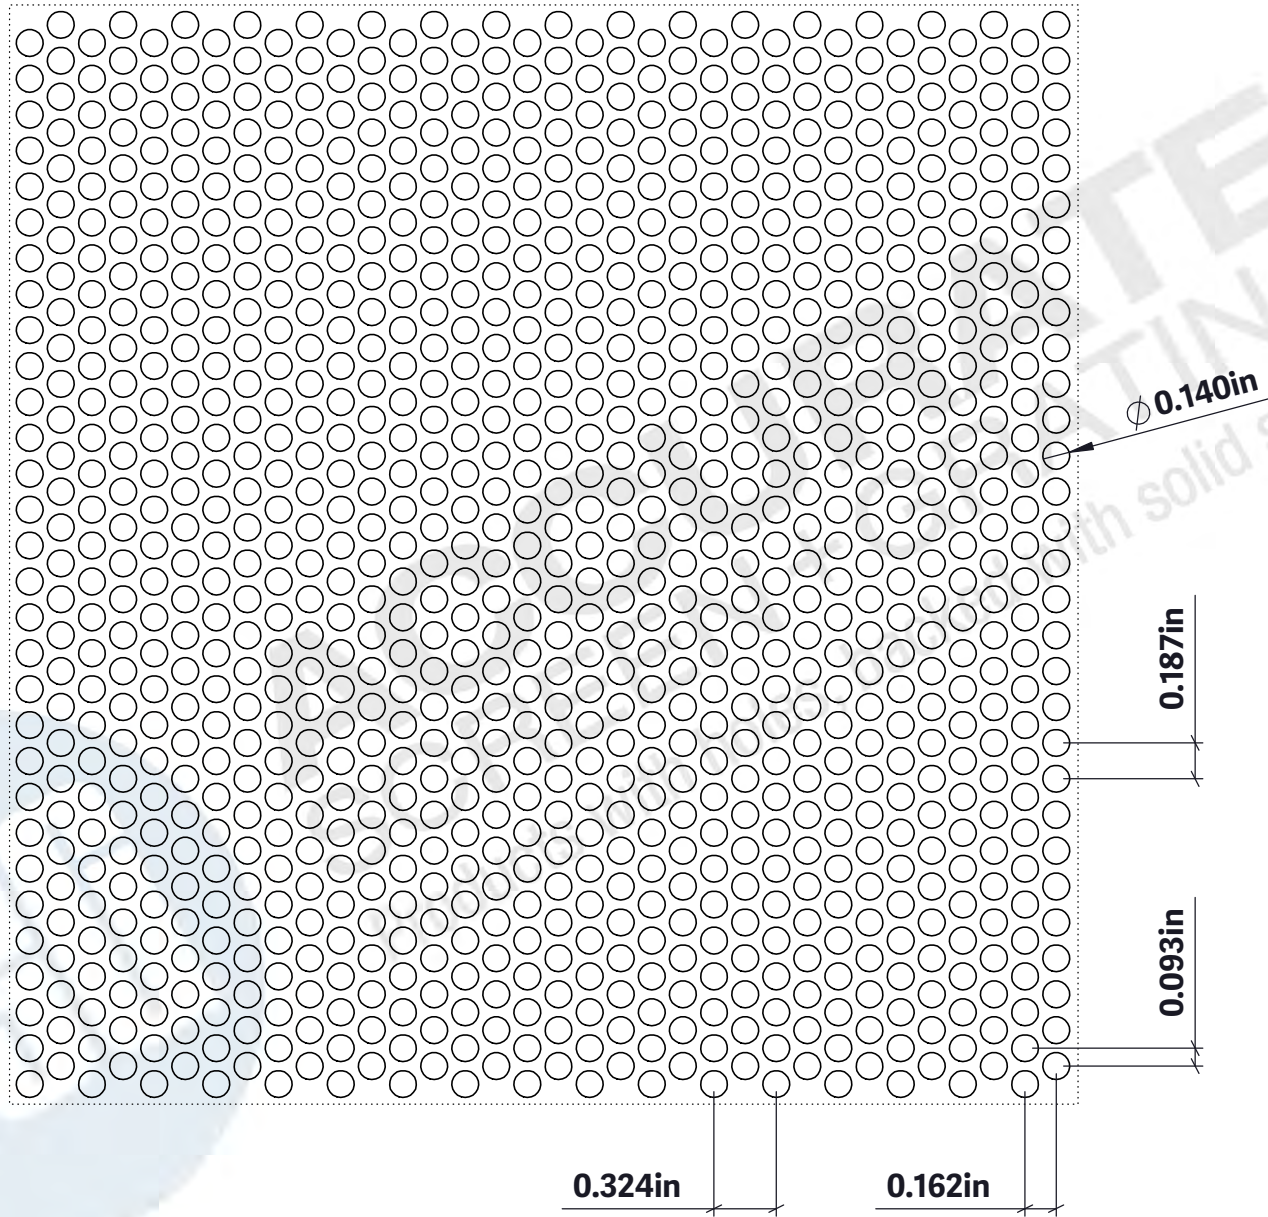

Perforated Sheet - Round Stagger .140" Dia. x .187" Stg - 51% OA

NOTE: ALL DRAWINGS ARE THE PROPERTY OF ACCURATE SCREEN LTD./1238229 ALBERTA INC.