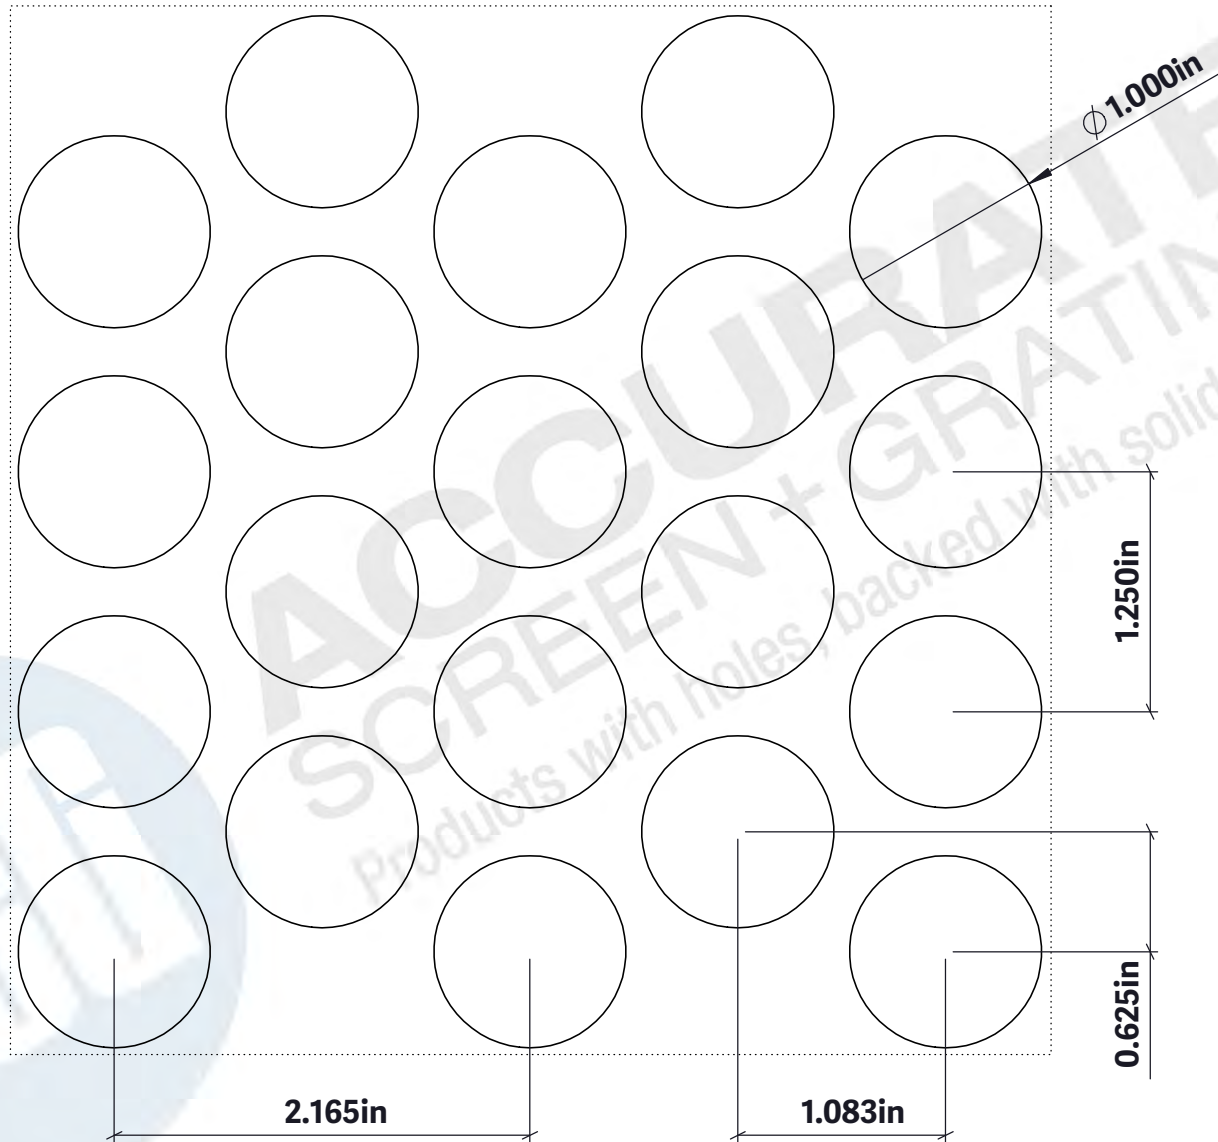

Perforated Sheet - Round Stagger
1.00" Dia x 1.25" Stg - 58% OA

NOTE: ALL DRAWINGS ARE THE PROPERTY OF ACCURATE SCREEN LTD./1238229 ALBERTA INC.