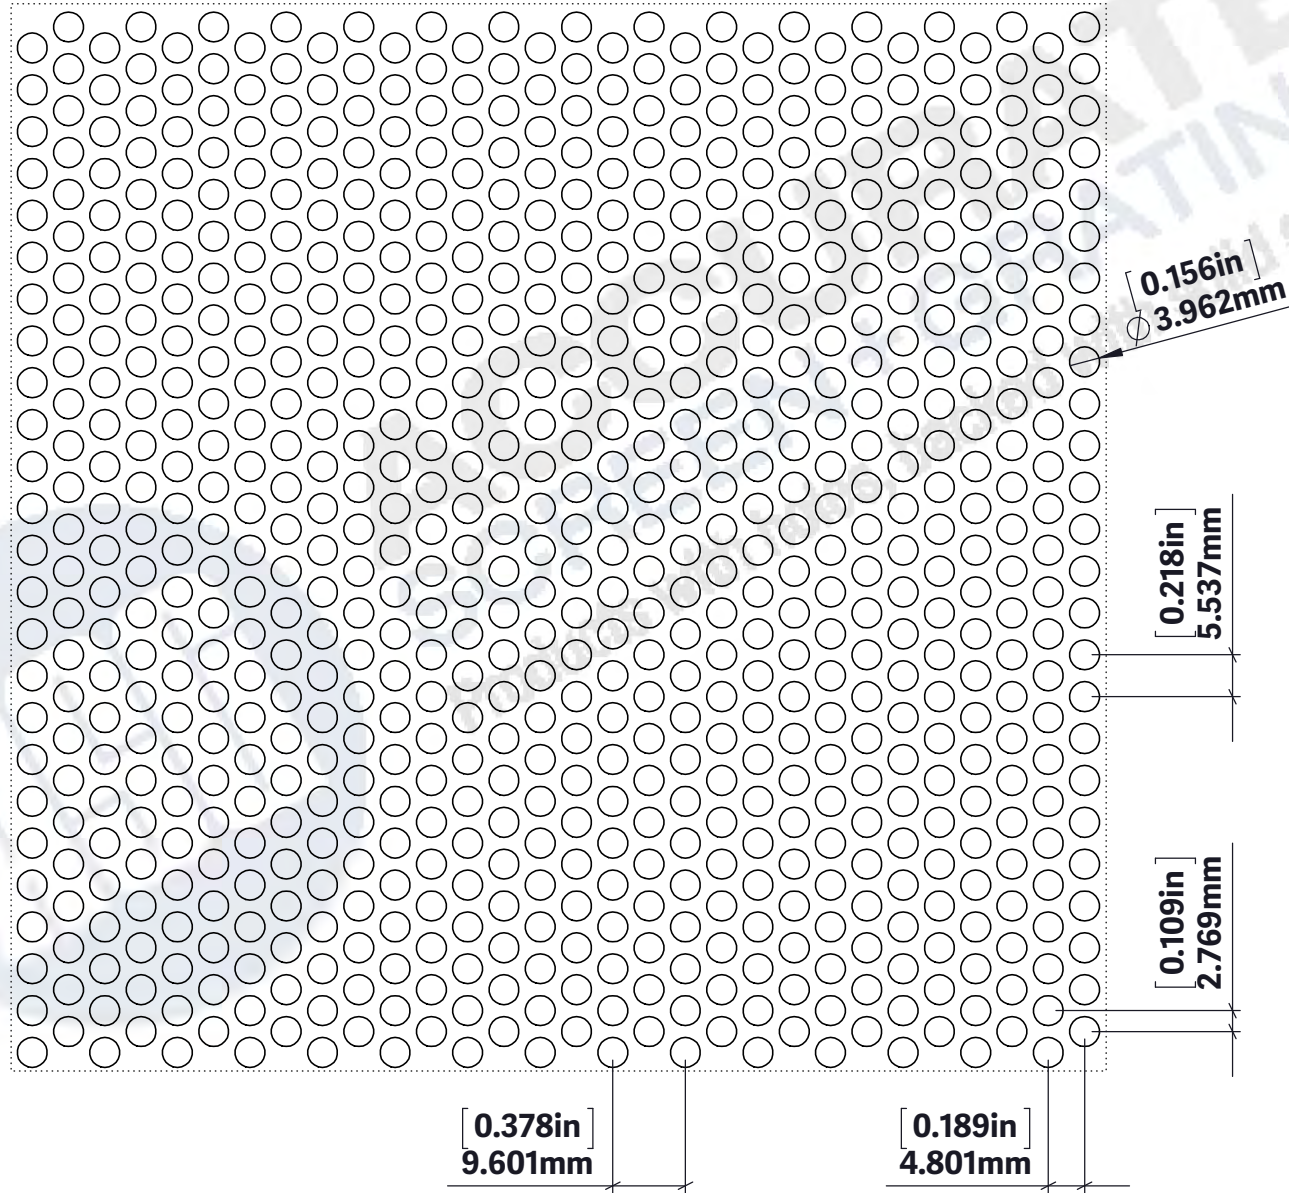

Perforated Sheet - Round Stagger
.156" Dia. x .218" Stg - 46% OA

NOTE: ALL DRAWINGS ARE THE PROPERTY OF ACCURATE SCREEN LTD./1238229 ALBERTA INC.