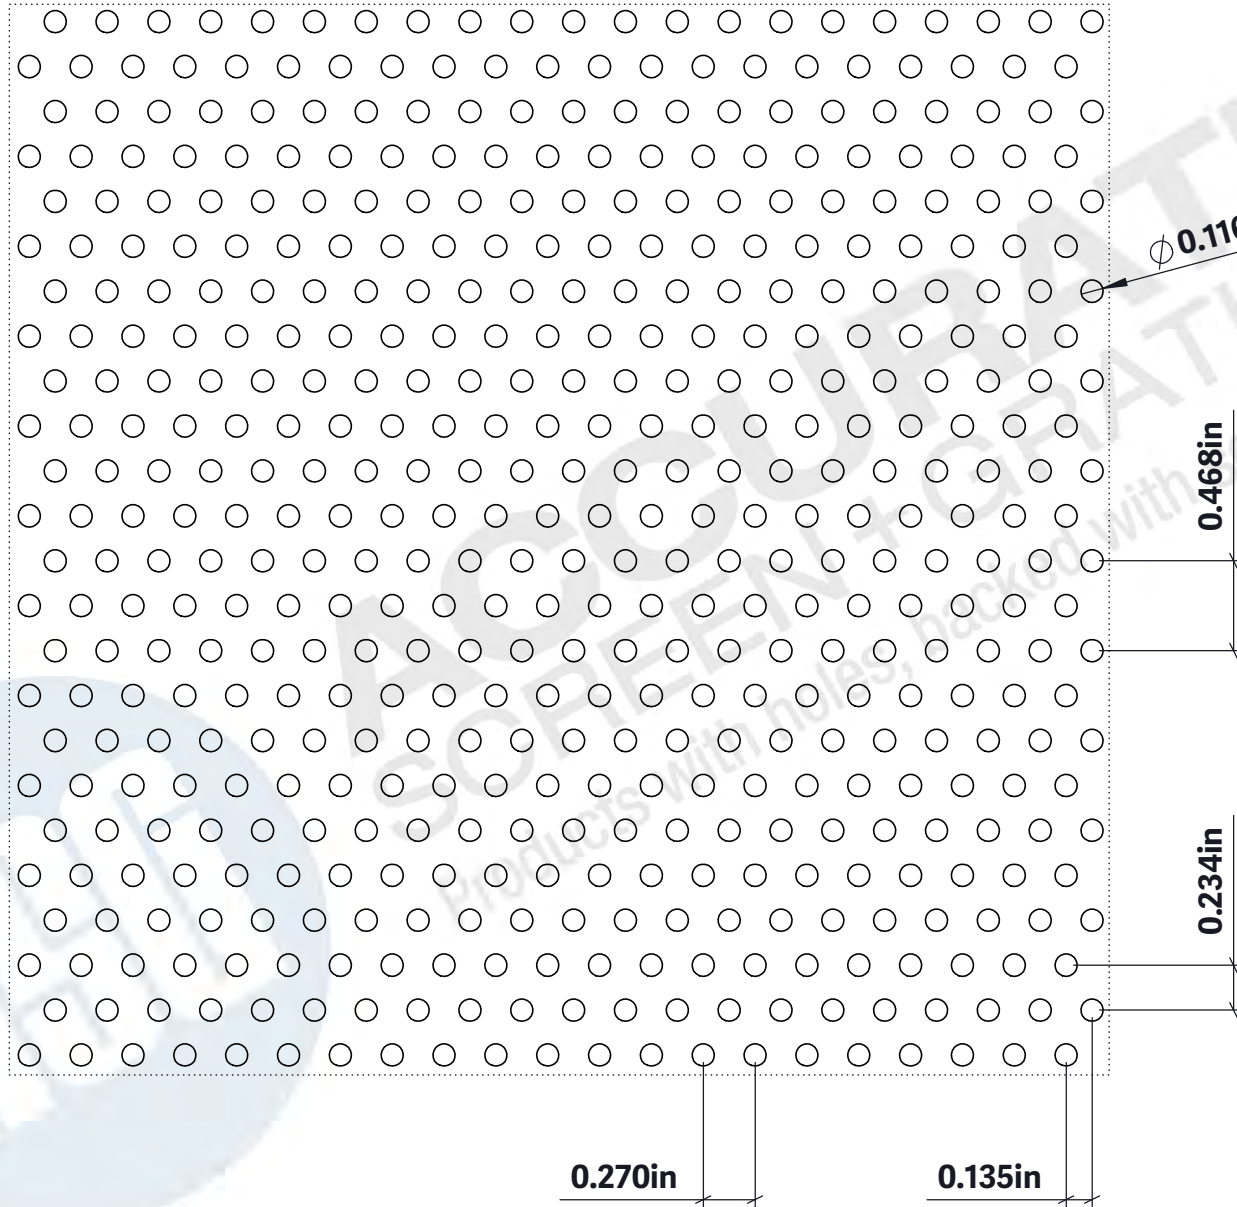

Perforated Sheet - Round Stagger
.116" Dia. x .270" Stg - 17% OA

NOTE: ALL DRAWINGS ARE THE PROPERTY OF ACCURATE SCREEN LTD./1238229 ALBERTA INC.