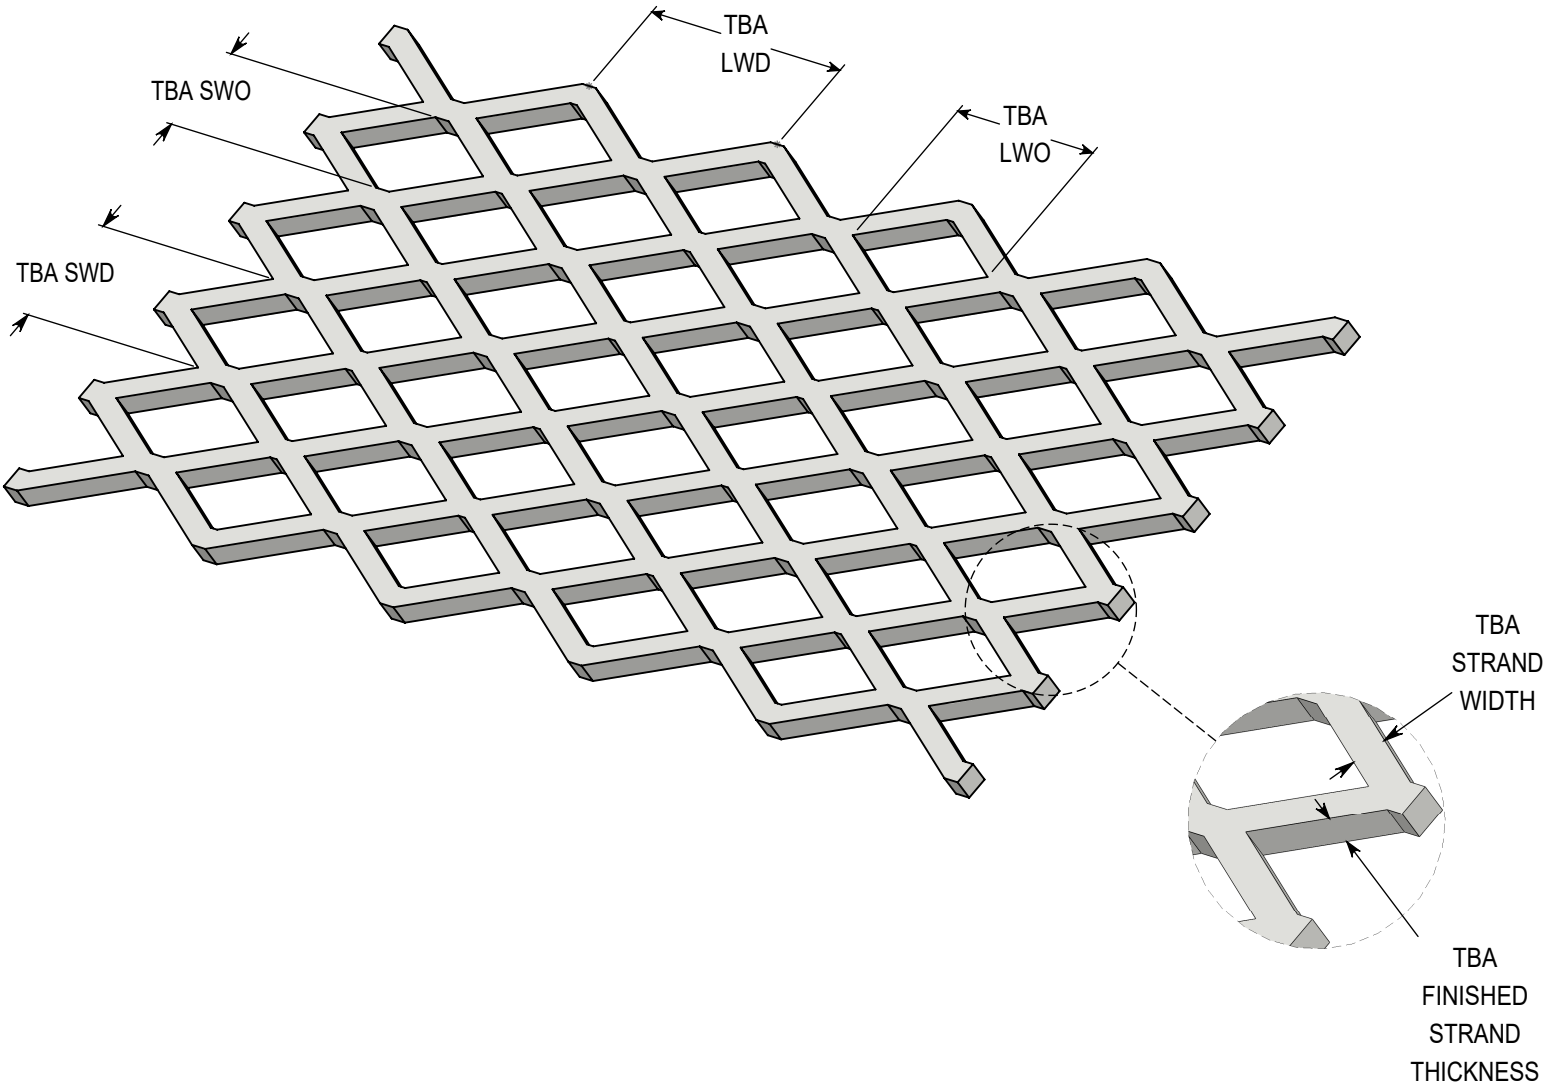

ACCURATE
SCREEN & GRATING

EXPANDED METAL - FLAT

3/16" - #22 - 316 STAINLESS STEEL

VANCOUVER

19082-28th Avenue
Surrey, BC
Canada V3S 6M3
TF: 877.687.3488

CALGARY

7571-57th Street SE
Calgary, AB
Canada T2C 5M2
TF: 877.857.0323

DRAWING NOT TO SCALE