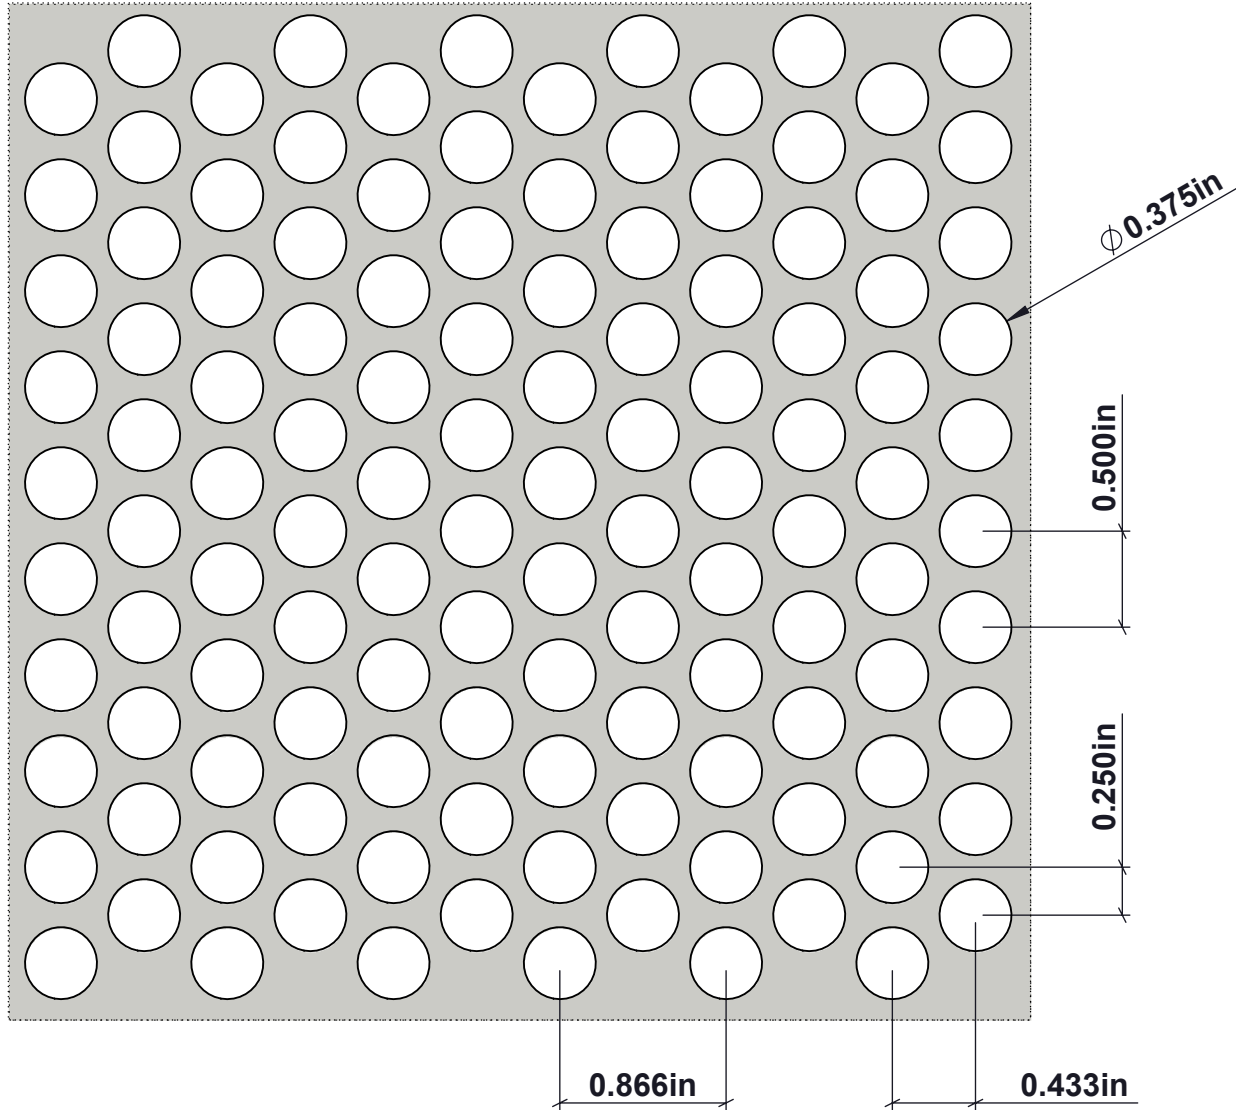

ACCURATE
SCREEN & GRATING

HAMMERMILL & MILLING SCREENS

51%

OPEN AREA

11 (0.120")-375/500-STAGGER-48"X58"

VANCOUVER

19082-28th Avenue
Surrey, BC
Canada V3S 6M3
TF: 877.687.3488

CALGARY

MONTREAL

440 Rue Stinson
Saint Laurent, QC
Canada H4N 2E9
TF: 855.325.3826

AVAILABLE ALLOYS
STEEL
AVAILABLE THICKNESS
11GA.

www accuratescreen.ca

NOTE: ALL DRAWINGS ARE THE PROPERTY OF ACCURATE SCREEN LTD./1238229 ALBERTA INC.