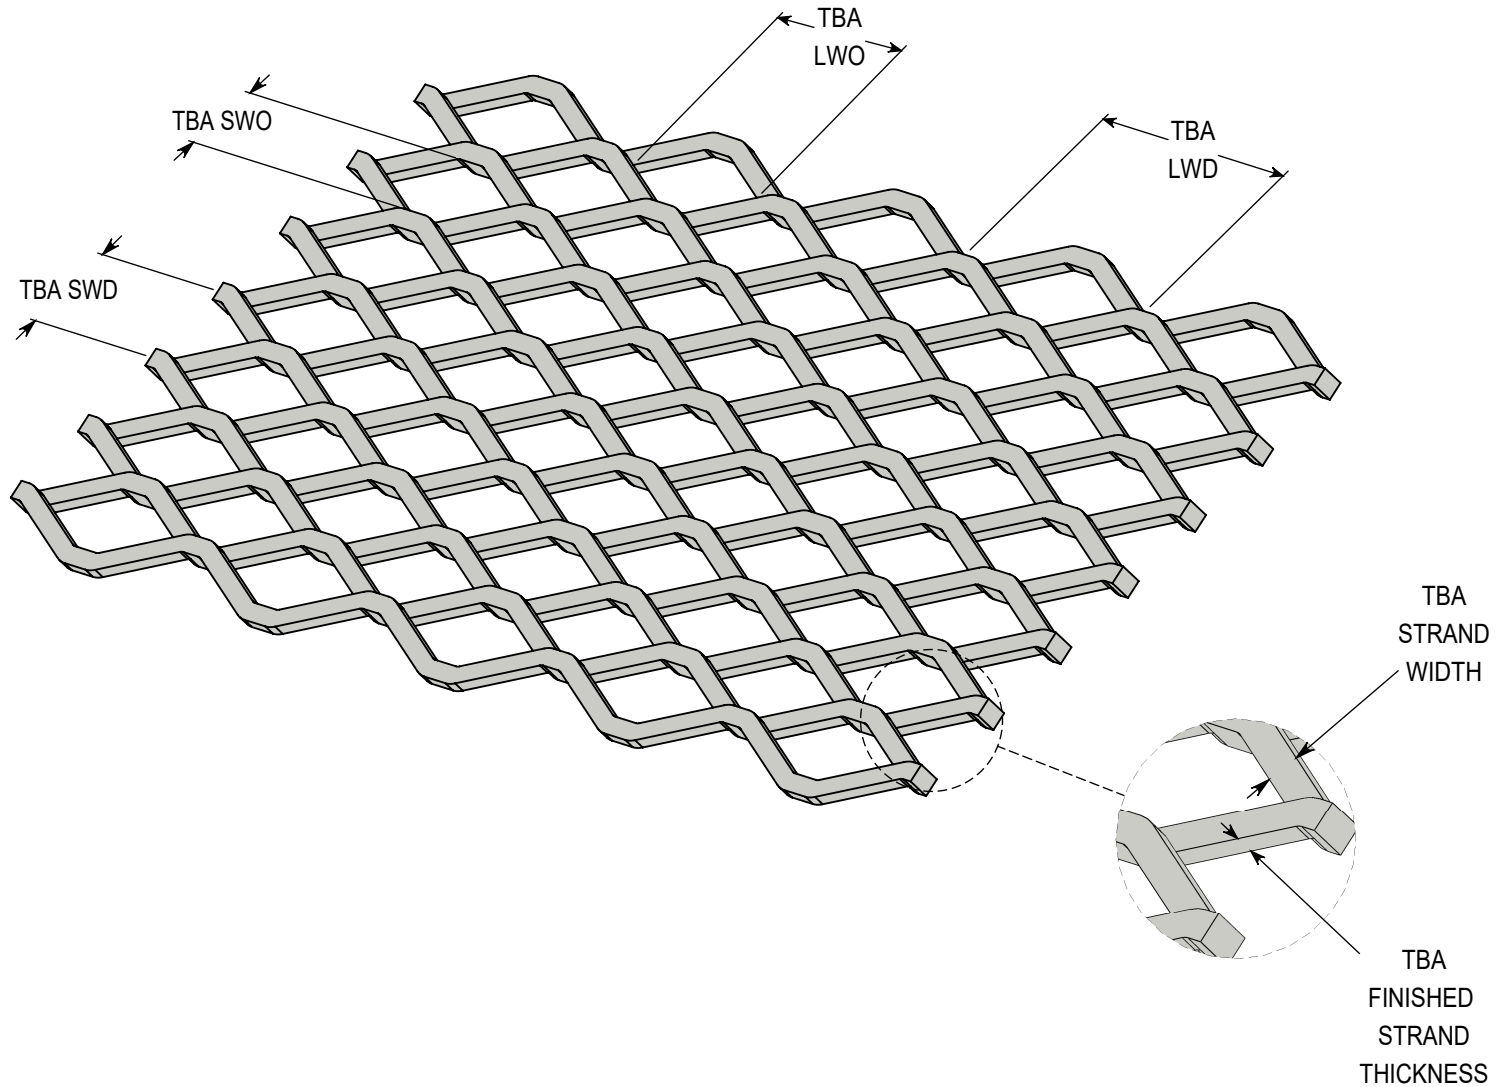

# EXPANDED METAL - RAISED

1/4" - #18 - 304 STAINLESS STEEL

**\*DRAWING NOT TO SCALE\***

NOTE: ALL DRAWINGS ARE THE PROPERTY OF ACCURATE SCREEN LTD./1238229 ALBERTA INC.