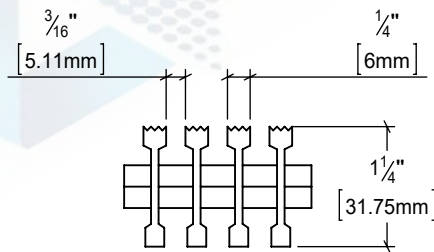

MONTREAL

440 Rue Stinson
Saint Laurent, QC
Canada H4N 2E9
TF: 855.325.3826

ALUMINUM TYPE I-BAR 7-SW-4														
SIZE OF BEARING BAR	PED SPAN (INCHES)	WT* LBS. SQ.FT.	SEC. PROP Sx*, in lx*, in	CLEARSPAN										
				2'0"	2'6"	3'0"	3'6"	4'0"	4'6"	5'0"	5'6"	6'0"	6'6"	7'0"
1-1/4" X 3/16"	66	7.78	1.399	U	2679	1714	1190	875	670	529	429	354	298	
				D	0.115	0.180	0.259	0.353	0.461	0.583	0.721	0.871	1.038	
I-Bar	69	5.75	0.837	C	2679	2143	1486	1531	1339	1190	1071	974	893	
				D	0.092	0.144	0.207	0.282	0.369	0.466	0.576	0.697	0.830	

AVAILABLE IN 3' x 24' SHEETS