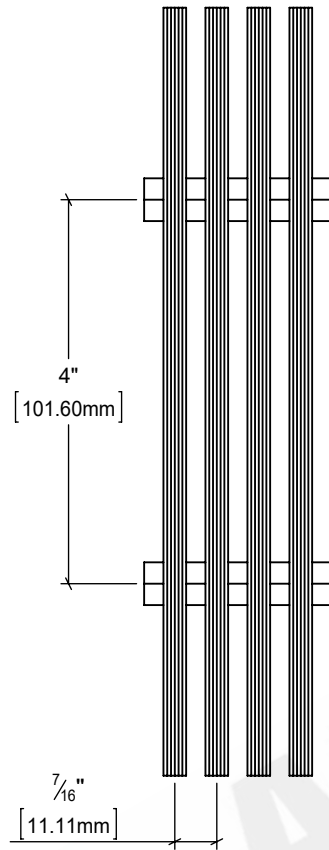

BAR GRATING ALUMINUM

7-SW-4

TYPE - I-BAR 7-SW-4

7/16"

ACCURATE
SCREEN & GRATING

VANCOUVER

19082-28th Avenue
Surrey, BC
Canada V3S 6M3
TF: 877.687.3488

CALGARY

MONTREAL

440 Rue Stinson
Saint Laurent, QC
Canada H4N 2E9
TF: 855.325.3826

ALUMINUM TYPE I-BAR 7-SW-4														
SIZE OF BEARING BAR	PED SPAN (INCHES)	WT* LBS. SQ.FT.	SEC. PROP Sx*, in lx*, in	CLEARSPAN										
				2'0"	2'6"	3'0"	3'6"	4'0"	4'6"	5'0"	5'6"	6'0"	6'6"	7'0"
1-1/4" X 3/16"	66	7.78	1.399	U	2679	1714	1190	875	670	529	429	354	298	
				D	0.115	0.180	0.259	0.353	0.461	0.583	0.721	0.871	1.038	
I-Bar	69	5.75	0.837	C	2679	2143	1486	1531	1339	1190	1071	974	893	
				D	0.092	0.144	0.207	0.282	0.369	0.466	0.576	0.697	0.830	

AVAILABLE IN 3' x 24' SHEETS