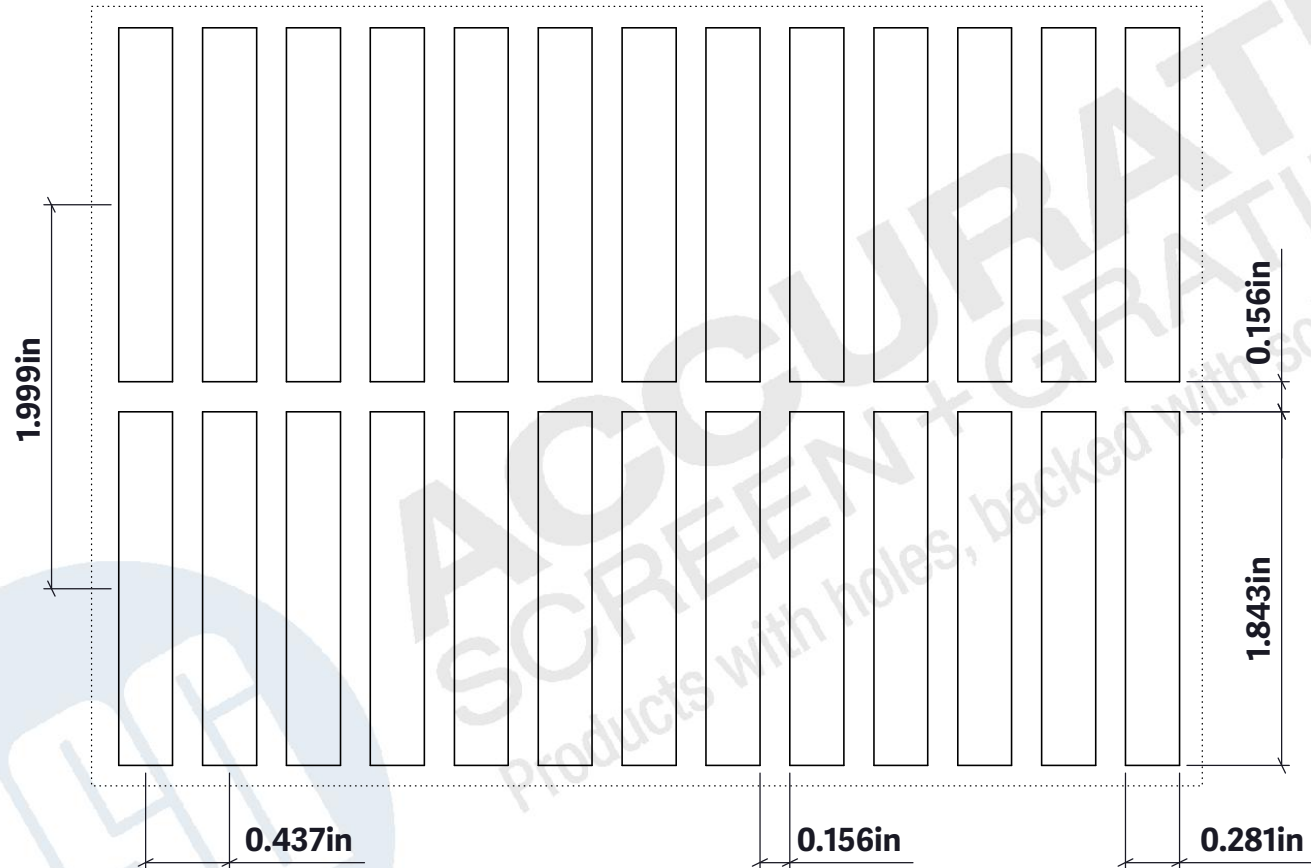

Edmonton:
12808 184 Street NW,
Edmonton, AB,
Canada. T5V 1T4
TF: 877.857.0323

Montreal:
TF: 855.325.3826

www accuratescreen.ca

Products with holes,
backed with solid service

Perforated Sheet – Slot Inline
.200" x .637" Inl – 75% OA

NOTE: ALL DRAWINGS ARE THE PROPERTY OF ACCURATE SCREEN LTD./1238229 ALBERTA INC.

**ACCURATE
SCREEN + GRATING**

Calgary:
7571-57th Street SE,
Calgary, AB,
Canada. T2C 5M2
TF: 877.857.0323

Vancouver:
19082-28th Avenue,
Surrey, BC,
Canada. V3S 6M3
TF: 877.687.3488

Products with holes,
backed with solid service

Perforated Sheet – Slot Inline
.281" x 1.843" Inl – 62% OA

NOTE: ALL DRAWINGS ARE THE PROPERTY OF ACCURATE SCREEN LTD./1238229 ALBERTA INC.

**ACCURATE
SCREEN + GRATING**

Edmonton:
12808 184 Street NW,
Edmonton, AB,
Canada. T5V 1T4
TF: 877.857.0323

Montreal:
TF: 855.325.3826

www accuratescreen.ca

Products with holes,
backed with solid service

Perforated Sheet – Slot Inline
.375" x 1.50" Inl – 55% OA